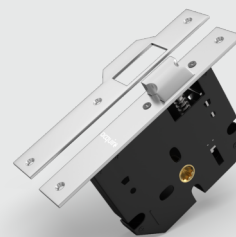

7. Mortise Lock Body

acquire®
Peace of mind

Baby Latch

50 * 85
9" Lock Body Front & Strike Plate SS -202
(Latch & Deadbolt - Brass)

60 * 85
9" Lock Body Front & Strike Plate SS -202
(Latch & Deadbolt - Brass)

SR	MODEL	MRP	MASTER CARTON
1	LB-901 SS	899	20 nos
2	LB-901 AB	999	20 nos
3	LB-901 RG	1149	20 nos
4	LB-901 BM	1149	20 nos
5	LB - 903 SS (Eco)	799	20 nos

SR	MODEL	MRP	MASTER CARTON
1	LB-902 SS	999	20 nos
2	LB-902 AB	1199	20 nos
3	LB-902 RG	1199	20 nos
4	LB-902 BM	1199	20 nos
5	LB-904 SS (Eco)	879	20 nos

SR	MODEL	MRP
1	BL-900 SS	549
2	BL-900 AB	649
3	BL-900 RG	749
4	BL-900 BM	749

SR	MODEL	MRP
1	DL-905 SS	649
2	DL-905 AB	775
3	DL-905 RG	875
4	DL-905 BM	875

8. Mortise Ultra Key Cylinders

One Side Key & One Side Knob Model (1CK model)

60 MM KNK ULTRA CYLINDER BRASS

70 MM KNK ULTRA CYLINDER BRASS

80 MM KNK ULTRA CYLINDER BRASS

90 MM KNK ULTRA CYLINDER BRASS

SR	MODEL	NO OF KEY	MRP	MASTER CARTON
1	CLY-P 6020 SS	5	1049	20
2	CLY-P 6020 AB	5	1149	20
3	CLY-P 6020 RG	5	1199	20
4	CLY-P 6020 BM	5	1199	20

SR	MODEL	NO OF KEY	MRP	MASTER CARTON
1	CLY-P 7020 SS	5	1149	20
2	CLY-P 7020 AB	5	1199	20
3	CLY-P 7020 RG	5	1299	20
4	CLY-P 7020 BM	5	1299	20

SR	MODEL	NO OF KEY	MRP	MASTER CARTON
1	CLY-P 8020 SS	5	1249	20
2	CLY-P 8020 AB	5	1349	20
3	CLY-P 8020 RG	5	1399	20
4	CLY-P 8020 BM	5	1399	20

SR	MODEL	NO OF KEY	MRP	MASTER CARTON
1	CLY-P 9020 SS	5	1349	20
2	CLY-P 9020 AB	5	1449	20
3	CLY-P 9020 RG	5	1499	20
4	CLY-P 9020 BM	5	1499	20

9. Mortise Ultra Key Cylinders

Both Side Key Model (2CK Model)

60 MM BSK ULTRA CYLINDER BRASS

70 MM BSK ULTRA CYLINDER BRASS

80 MM BSK ULTRA CYLINDER BRAS

90 MM BSK ULTRA CYLINDER BRASS

SR	MODEL	NO OF KEY	MRP	MASTER CARTON
1	CLY-P 6040 SS	5	1049	20
2	CLY-P 6040 AB	5	1149	20
3	CLY-P 6040 RG	5	1199	20
4	CLY-P 6040 BM	5	1199	20

SR	MODEL	NO OF KEY	MRP	MASTER CARTON
1	CLY-P 7040 SS	5	1149	20
2	CLY-P 7040 AB	5	1199	20
3	CLY-P 7040 RG	5	1299	20
4	CLY-P 7040 BM	5	1299	20