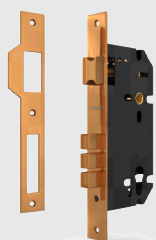

7. Mortise Lock Body

acquire®
Peace of mind

RG

50 * 85
9" Lock Body Front & Strike Plate SS -202
(Latch & Deadbolt - Brass)

60 * 85
9" Lock Body Front & Strike Plate SS -202
(Latch & Deadbolt - Brass)

SR	MODEL	MRP	MASTER CARTON
1	LB-901 SS	899	20 nos
2	LB-901 AB	999	20 nos
3	LB-901 RG	1149	20 nos
4	LB-901 BM	1149	20 nos
5	LB - 903 SS (Eco)	799	20 nos

SR	MODEL	MRP	MASTER CARTON
1	LB-902 SS	999	20 nos
2	LB-902 AB	1199	20 nos
3	LB-902 RG	1199	20 nos
4	LB-902 BM	1199	20 nos
5	LB-904 SS (Eco)	879	20 nos

SR	MODEL	MRP
1	BL-900 SS	549
2	BL-900 AB	649
3	BL-900 RG	749
4	BL-900 BM	749

SR	MODEL	MRP
1	DL-905 SS	649
2	DL-905 AB	775
3	DL-905 RG	875
4	DL-905 BM	875

8. Mortise Ultra Key Cylinders

One Side Key & One Side Knob Model (1CK model)

60 MM KNK ULTRA CYLINDER BRASS

70 MM KNK ULTRA CYLINDER BRASS

80 MM KNK ULTRA CYLINDER BRASS

90 MM KNK ULTRA CYLINDER BRASS

SR	MODEL	NO OF KEY	MRP	MASTER CARTON
1	CLY-P 6020 SS	5	1049	20
2	CLY-P 6020 AB	5	1149	20
3	CLY-P 6020 RG	5	1199	20
4	CLY-P 6020 BM	5	1199	20

SR	MODEL	NO OF KEY	MRP	MASTER CARTON
1	CLY-P 7020 SS	5	1149	20
2	CLY-P 7020 AB	5	1199	20
3	CLY-P 7020 RG	5	1299	20
4	CLY-P 7020 BM	5	1299	20

SR	MODEL	NO OF KEY	MRP	MASTER CARTON
1	CLY-P 8020 SS	5	1249	20
2	CLY-P 8020 AB	5	1349	20
3	CLY-P 8020 RG	5	1399	20
4	CLY-P 8020 BM	5	1399	20

SR	MODEL	NO OF KEY	MRP	MASTER CARTON
1	CLY-P 9020 SS	5	1349	20
2	CLY-P 9020 AB	5	1449	20
3	CLY-P 9020 RG	5	1499	20
4	CLY-P 9020 BM	5	1499	20

9. Mortise Ultra Key Cylinders

Both Side Key Model (2CK Model)

60 MM BSK ULTRA CYLINDER BRASS

70 MM BSK ULTRA CYLINDER BRASS

80 MM BSK ULTRA CYLINDER BRAS

90 MM BSK ULTRA CYLINDER BRASS

SR	MODEL	NO OF KEY	MRP	MASTER CARTON
1	CLY-P 6040 SS	5	1049	20
2	CLY-P 6040 AB	5	1149	20
3	CLY-P 6040 RG	5	1199	20
4	CLY-P 6040 BM	5	1199	20

SR	MODEL	NO OF KEY	MRP	MASTER CARTON
1	CLY-P 7040 SS	5	1149	20
2	CLY-P 7040 AB	5	1199	20
3	CLY-P 7040 RG	5	1299	20
4	CLY-P 7040 BM	5	1299	20