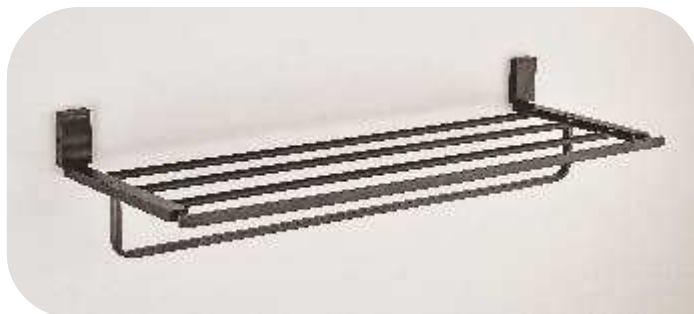

TOWEL RACK
CT0009 - 580MM | CT0012 - 422MM
₹ 10923.00 | ₹ 10679.00