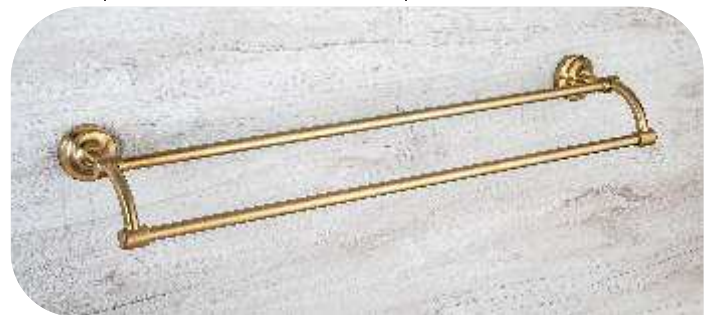

- TR0008 - BRASS SOAP DISH
PVD SGM : ₹ 1991.00

- TR0005 - ROBE HOOK
PVD SGM : ₹ 904.00

- TR0003 - TUMBLER HOLDER
PVD SGM : ₹ 1358.00

- TR0007 - LIQUID SOAP DISPENSER
PVD SGM : ₹ 1963.00

- TR0004 - NAPKIN RING
PVD SGM : ₹ 2448.00

- TR0006 - PAPER HOLDER
WITH LID | ₹ 3434.00

- TR0006A - PAPER HOLDER WITHOUT
LID | ₹ 2840.00

- TOWEL BAR - PVD SGM
- TR0001 - 600MM | TR0011 - 450MM
₹ 3452.00 ₹ 3237.00

- TOWEL BAR DOUBLE - PVD SGM
- TR201 - 600MM | TR211 - 450MM
₹ 4976.00 ₹ 4849.00