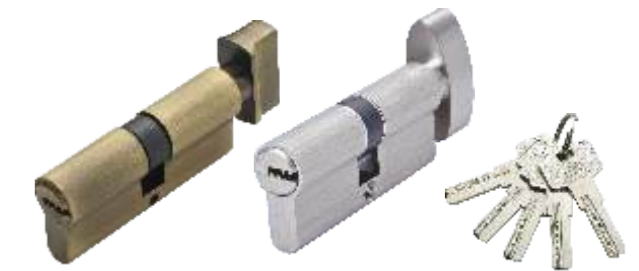

ONE SIDE KEY AND ONE SIDE KNOB - With 5 Ultra Key MRP ₹ / PC.

CODE	SIZE	SS/AB/CP/IBM	JET BLACK	PVD RG/SG	PVD BLACK
OSKK 60	60 MM	₹ 1195	₹ 1328	₹ 1423	₹ 1593
OSKK 70	70 MM	₹ 1282	₹ 1416	₹ 1544	₹ 1708
OSKK 80	80 MM	₹ 1373	₹ 1507	₹ 1668	₹ 1827
OSKK 90	90 MM	₹ 1484	₹ 1618	₹ 1801	₹ 1953
OSKK 100	100 MM	₹ 1610	₹ 1743	₹ 1971	₹ 2107
OSKK 110	110 MM	₹ 1718	₹ 1851	₹ 2079	₹ 2318
OSKK 120	120 MM	₹ 1787	₹ 1920	₹ 2216	₹ 2341

NOTE:

1. GST 18*% will be charged extra.
2. Finishes: Available in SS brush (SS) / Antique Brass (AB) Chrome Plating (CP) / Imported Black Matt (IBM) / Jet Black
3. PVD: Rose Gold (RG) / Matt Rose Gold (MRG) / Sunset Gold (SG) / Matt Sunset Gold (MSG) / Matt Black
4. PVD Matt Black lead time will be 10-15 days.
5. Lock Body & Cylinder will be supplied in the same finish as the mortise handle.
6. Other finishes can be done on request, with time restrictions.