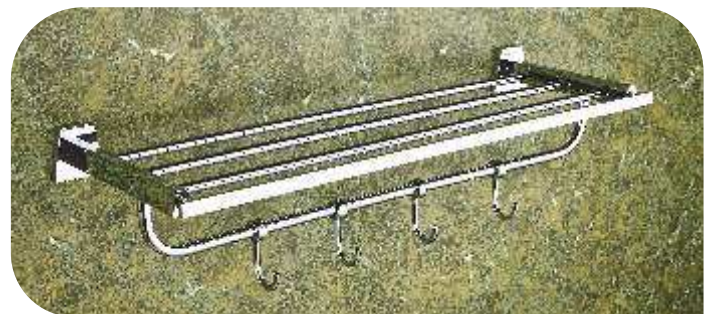

TOWEL BAR

- **OL0001** - 600MM | **OL0011** - 440MM | **OL0018** - 330MM
₹ 2737.00 | ₹ 2656.00 | ₹ 2595.00

- **OL0013** - DUAL SOAP DISH
₹ 2286.00

- **OL0006** - PAPER HOLDER WITH LID
₹ 1975.00

- **OL0006A** - PAPER HOLDER WITHOUT LID
₹ 1199.00