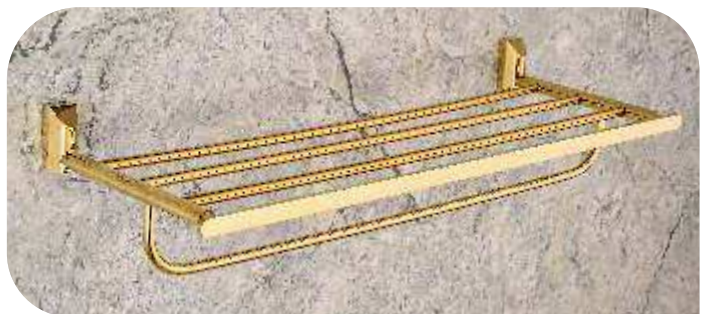

- **HR0008** - BRASS SOAP DISH
₹ 2379.00

- **HR0002** - GLASS SOAP DISH
₹ 2071.00

- **HR0005** - ROBE HOOK
₹ 1275.00

- **HR0003** - TUMBLER HOLDER
₹ 1827.00

- TOWEL BAR
- **HR0001** - 575MM | **HR0011** - 430MM | **HR0018** - 305MM
₹ 4379.00 | ₹ 4262.00 | ₹ 4146.00

- **HR0004** - NAPKIN RING
₹ 1813.00

- **HR0007** - LIQUID SOAP DISPENSER
₹ 2444.00

- **HR0006** - PAPER HOLDER WITH LID
₹ 3479.00

- **HR0006A** - PAPER HOLDER WITHOUT LID
₹ 1671.00

- TOWEL RACK
- **HR0009** - 575MM | **HR0012** - 430MM
₹ 10713.00 | ₹ 10482.00