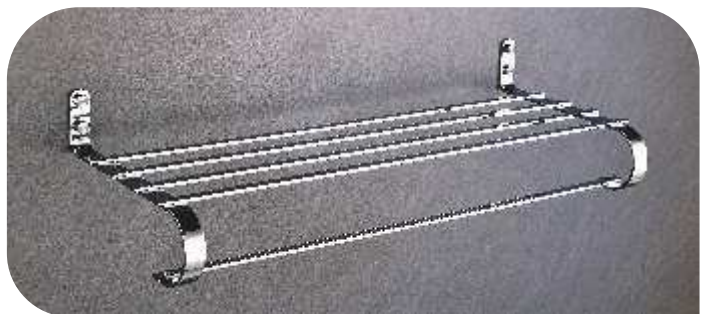

TOWEL RACK
KY0009 - 570MM | **KY0012** - 420MM
₹ 6236.00 | ₹ 5953.00