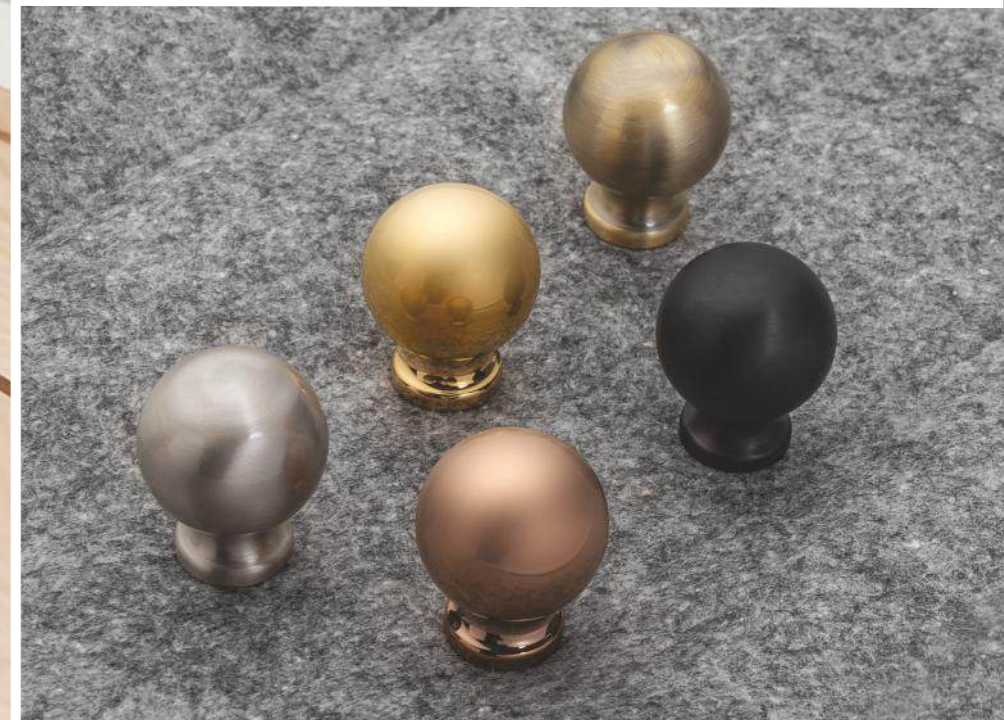

CODE	SS	AB / IBM	JET BLACK	PVD ROSE GOLD / PVD SUNSET GOLD
DKB 008	₹ 349	₹ 370	₹ 395	₹ 487