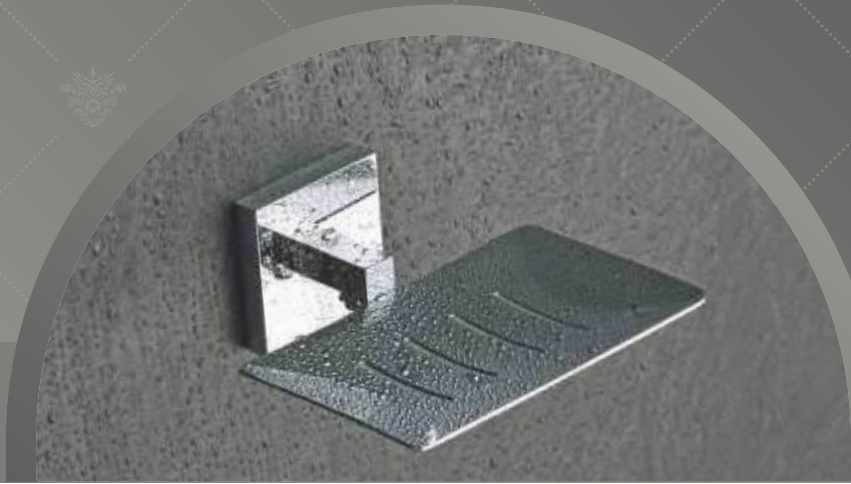

WALTER

CP FINISHES

- **WL0010** - BATH SET OF 5 Pcs.
  ₹ 7325.00

- **WL0008** - BRASS SOAP DISH
  ₹ 1164.00