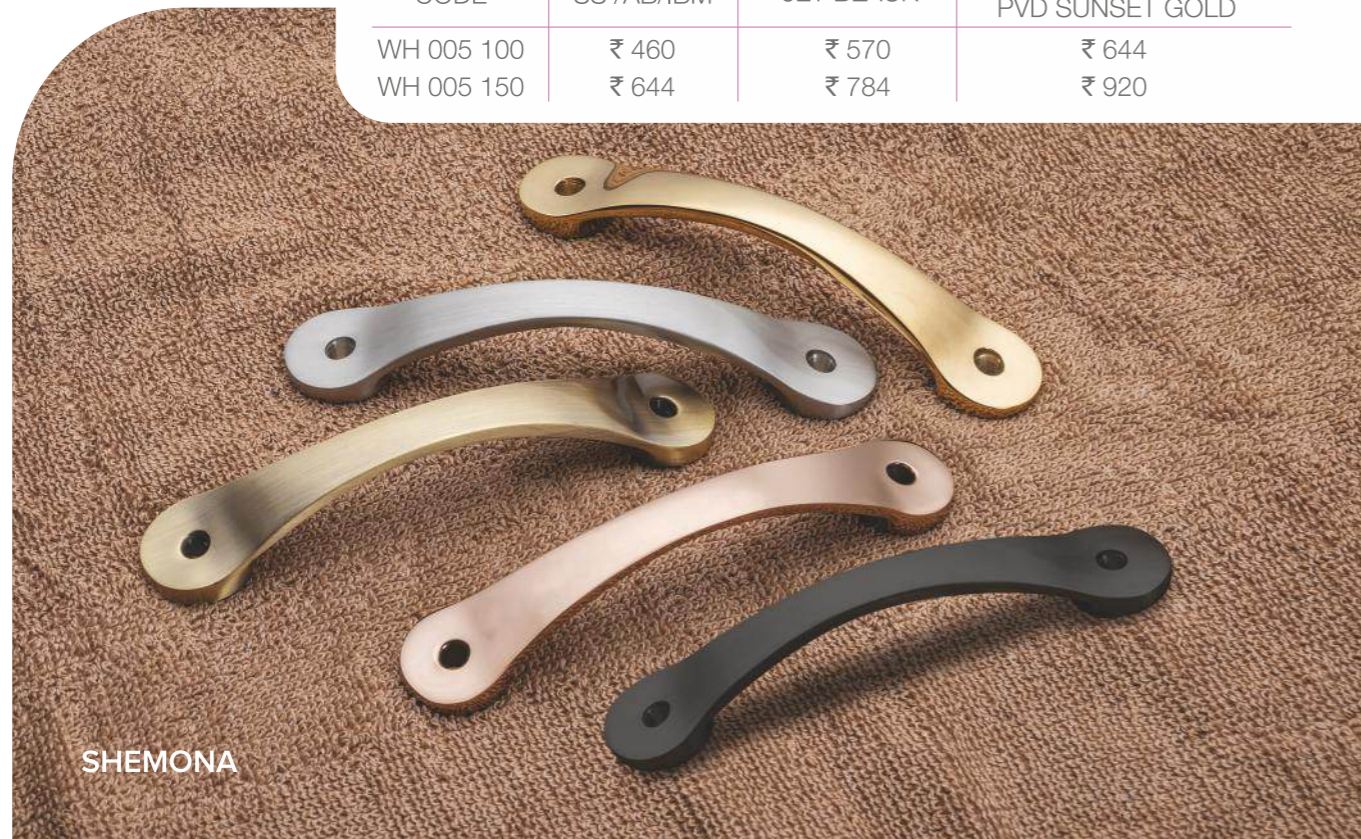

SHEMONA

CODE	SS /AB/IBM	JET BLACK	PVD ROSE GOLD / PVD SUNSET GOLD
WH 005 100	₹ 460	₹ 570	₹ 644
WH 005 150	₹ 644	₹ 784	₹ 920