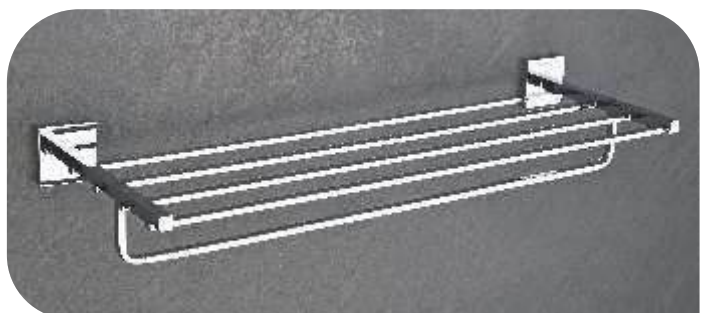

- **WL0001** - 600MM | **WL0011** - 445MM | **WL0018** - 332MM
₹ 2429.00 ₹ 2353.00 ₹ 2309.00

- **WL0013** - DUAL SOAP DISH
₹ 2246.00

- **WL0006** - PAPER HOLDER WITH LID
₹ 2020.00

- **WL0006A** - PAPER HOLDER WITHOUT LID
₹ 1254.00