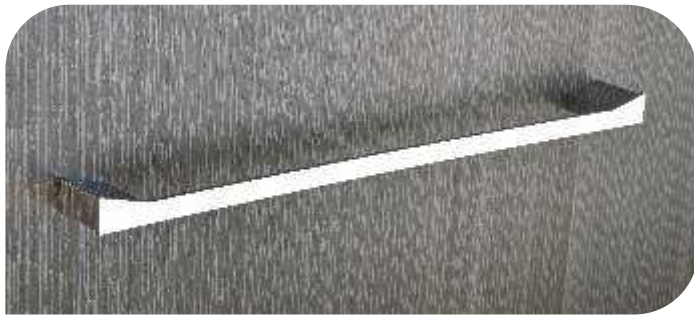

- **MS0010** - BATH SET OF 5 Pcs.
₹ 11573.00

- **MS0008** - BRASS SOAP DISH
₹ 1648.00

- **MS0005** - ROBE HOOK
₹ 1146.00

- **MS0003** - TUMBLER HOLDER
₹ 1831.00

TOWEL BAR

- **MS0001** - 574MM | **MS0011** - 418MM | **MS0018** - 305MM
₹ 4490.00 | ₹ 4289.00 | ₹ 3960.00