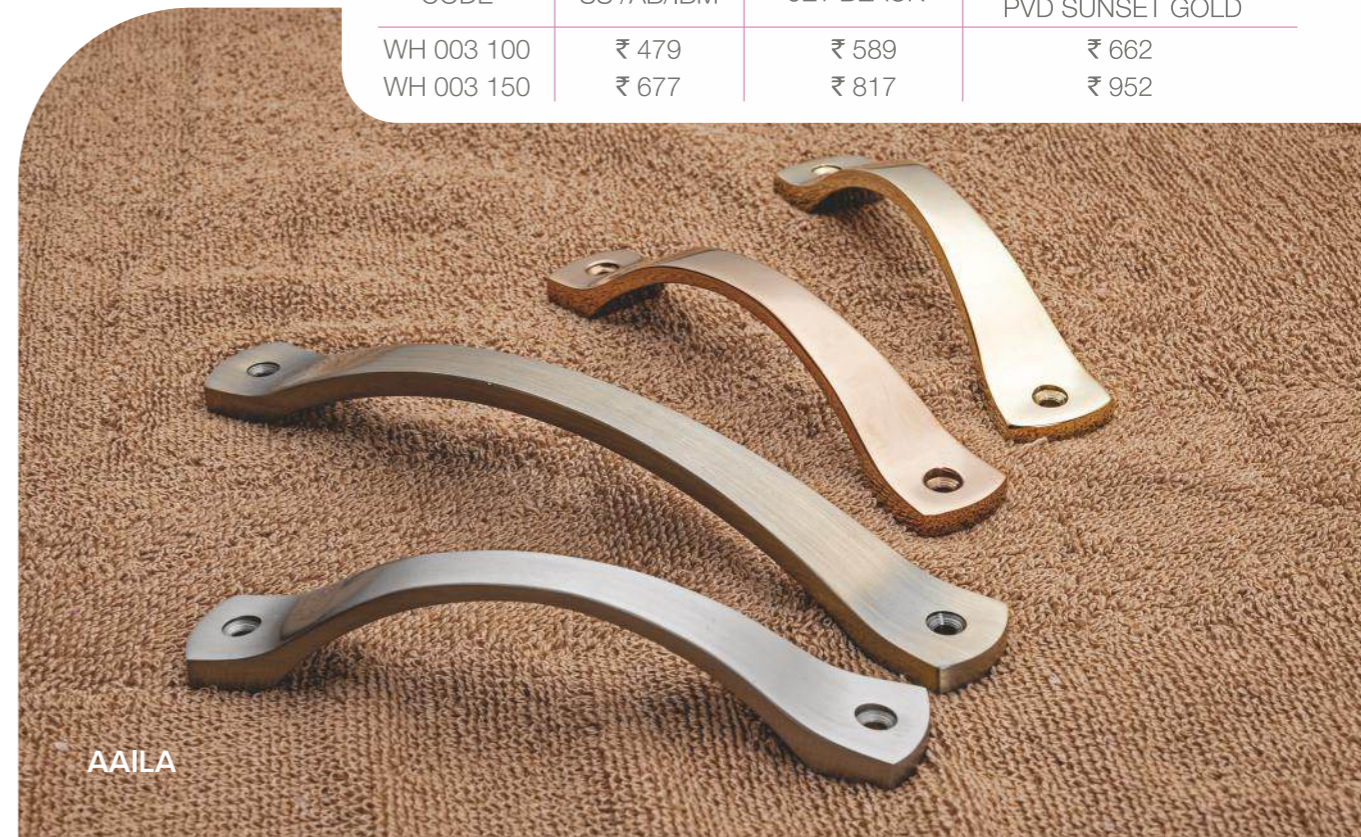

CODE	SS /AB/IBM	JET BLACK	PVD ROSE GOLD / PVD SUNSET GOLD
WH 003 100	₹ 479	₹ 589	₹ 662
WH 003 150	₹ 677	₹ 817	₹ 952

AAILA