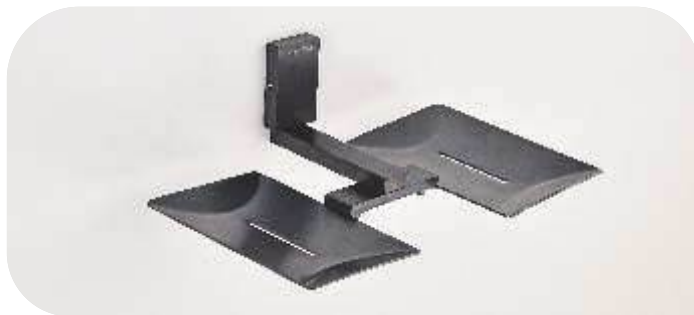

CT0013 - DUAL SOAP DISH
₹ 4466.00