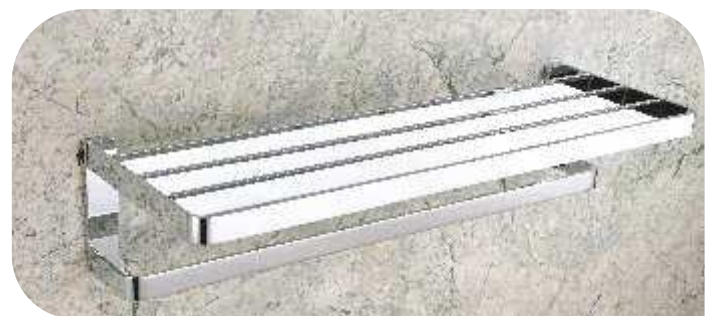

- TOWEL RACK
- TC0009 - 600MM | TC0012 - 450MM
  ₹ 13302.00 | ₹ 12905.00