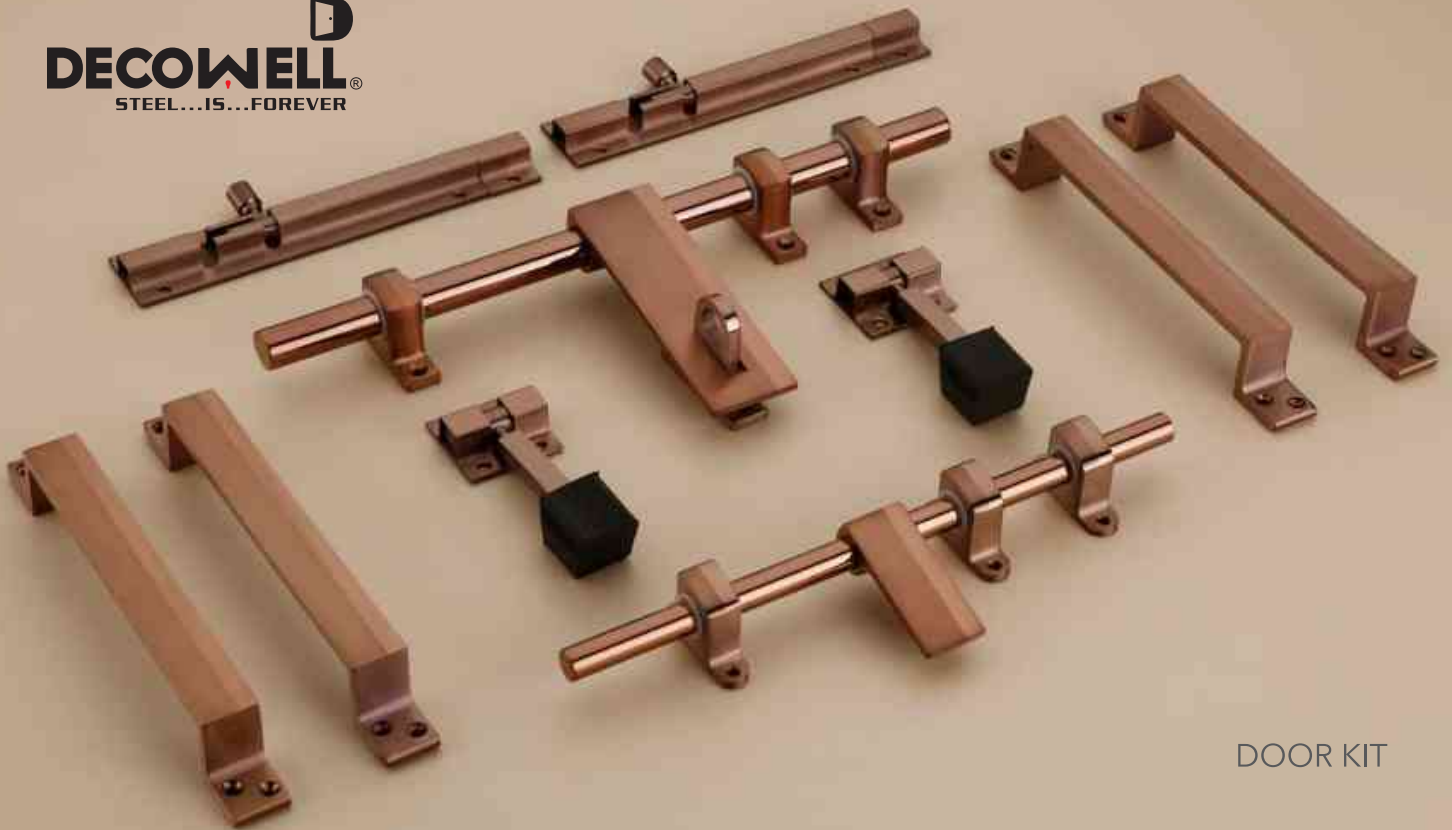

DOOR KIT

SINGLE DOOR KIT 01

(Aldrop, Tadi, Handle-2, Tower Bolt, Door Stoper)

Size in mm	250	300	
Satin/Combi	2850	3150	
BA	3550	3905	
GD/RG (PVD)	5200	5620	
Black (PVD)	6205	6675	(Rate Per Set)

DOUBLE DOOR KIT 01

(Aldrop, Tadi, Handle-4, Tower Bolt-2, Door Stoper-2)

Size in mm	300	350	
Satin/Combi	4200	4520	
BA	5200	5560	
GD/RG (PVD)	7500	7950	
Black (PVD)	9170	9695	(Rate Per Set)