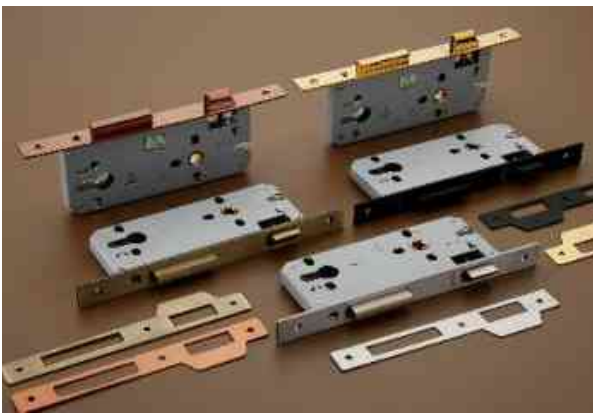

LOCK BODY

(Rate Per Piece)

Size in mm	45 x 85
Satin	1050
Black / BA	1200
GD/RG (PVD)	1700
Packing	1