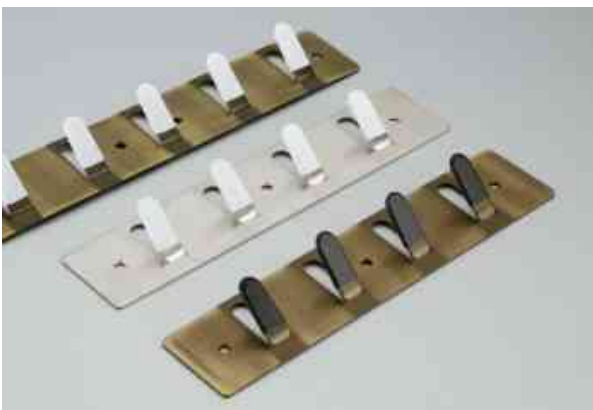

DKH-101 (Rate Per Piece)

Size	4 Hook	5 Hook	6 Hook
Satin	260	325	390
Black/BA	355	450	540
Packing	10	10	10