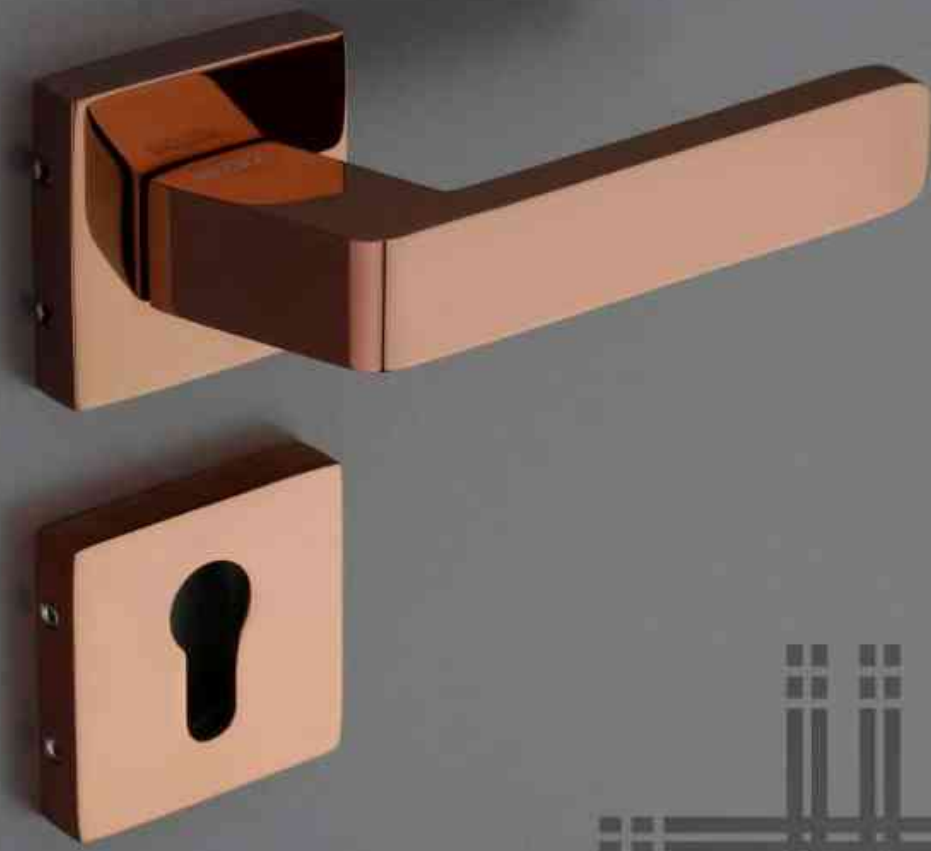

(Rate Per Set)

MORTISE HANDLE

**LH-113**

Finish	Rate
Satin	3815
Glossy	4095
Black / BA	4185
GD/RG (PVD)	4930

(Rate Per Set)

MORTISE HANDLE

**LH-112**

Finish	Rate
Satin	3250
Glossy	3720
Black / BA	3815
GD/RG (PVD)	4650