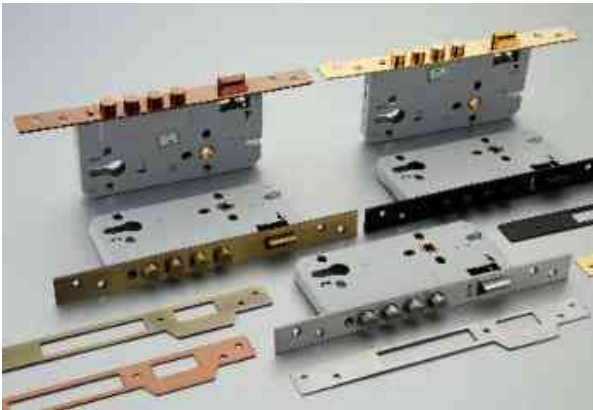

LOCK BODY

LOCK BODY

(Rate Per Piece)

Size in mm	60 x 85
Satin	1500
Black / BA	1650
GD/RG (PVD)	2150
Packing	1