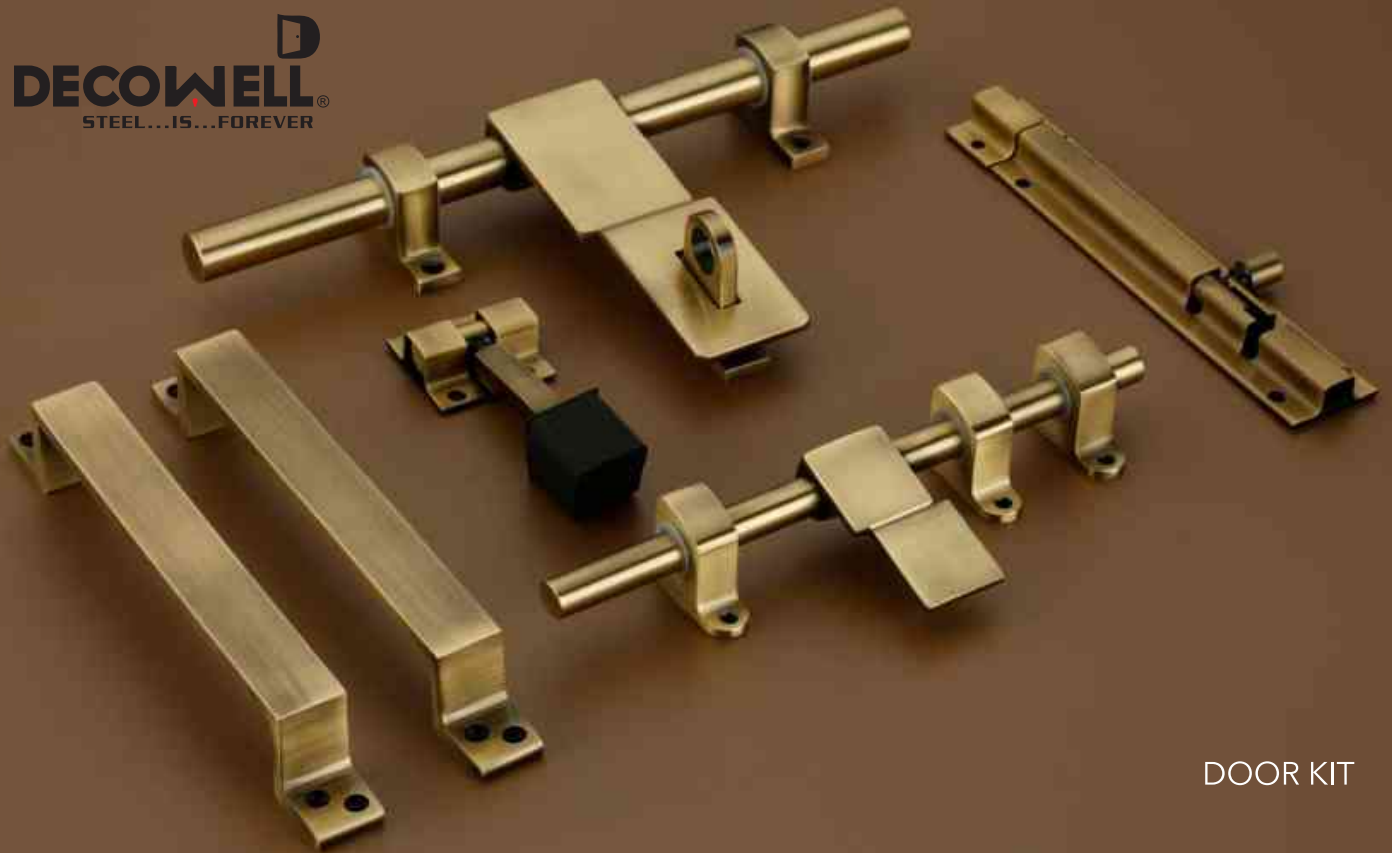

DOOR KIT

SINGLE DOOR KIT 06

(Aldrop, Tadi, Handle-2, Tower Bolt, Door Stoper)

Size in mm	250	300	
Satin/Combi	2850	3150	
BA	3550	3905	
GD/RG (PVD)	5200	5620	
Black (PVD)	6205	6675	(Rate Per Set)

DOUBLE DOOR KIT 06

(Aldrop, Tadi, Handle-4, Tower Bolt-2, Door Stoper-2)

Size in mm	300	350	
Satin/Combi	4200	4520	
BA	5200	5560	
GD/RG (PVD)	7500	7950	
Black (PVD)	9170	9695	(Rate Per Set)