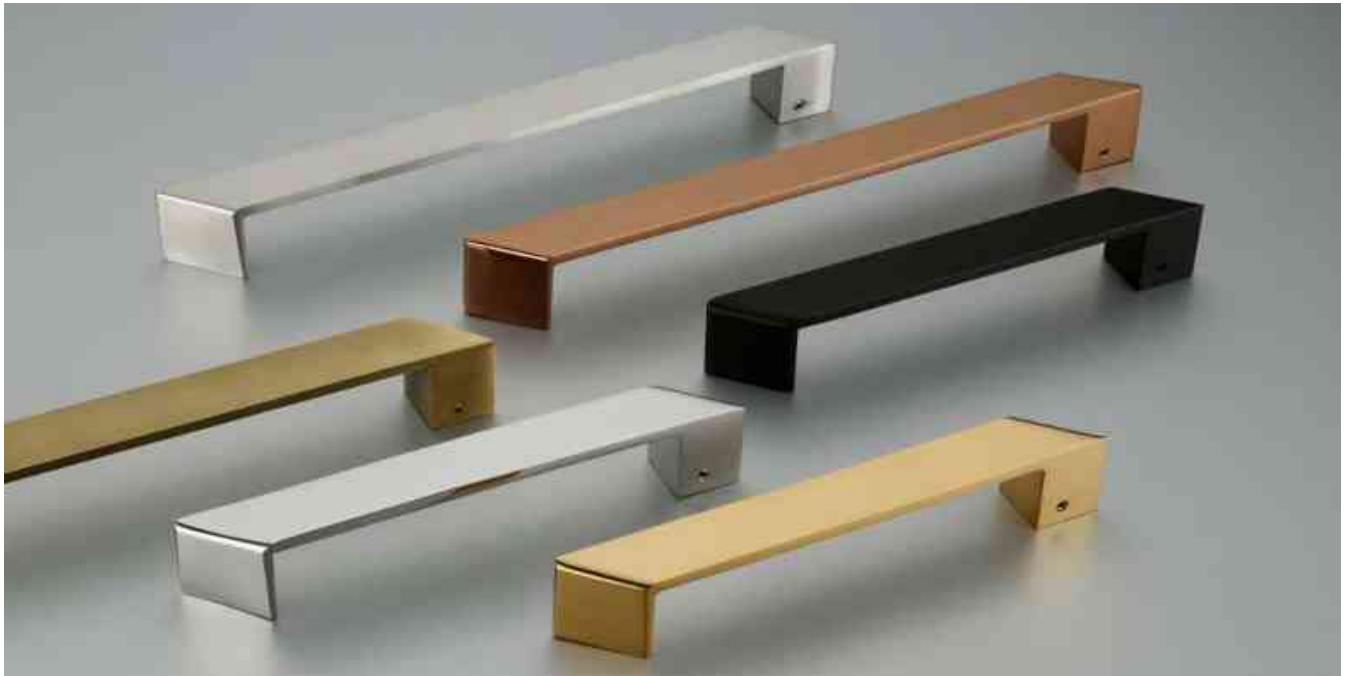

MD-131

Size in mm	200	300
Satin	1450	1850
Glossy	1550	1975
Black / BA	1575	2025
GD/RG (PVD)	2000	2600
Black (PVD)	2200	2800
Packing	2	2

(Rate Per Piece)