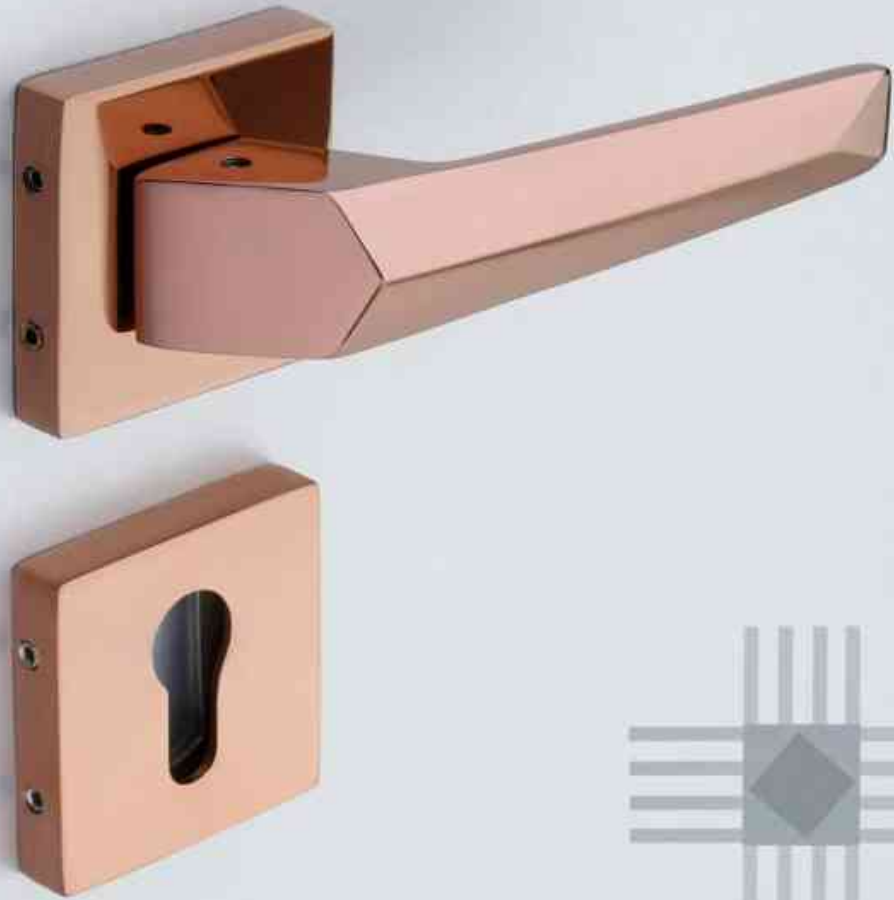

(Rate Per Set)

MORTISE HANDLE

**LH-115**

Finish	Rate
Satin	3250
Glossy	3720
Black / BA	3815
GD/RG (PVD)	4650

(Rate Per Set)

MORTISE HANDLE

**LH-114**

Finish	Rate
Satin	3250
Glossy	3720
Black / BA	3815
GD/RG (PVD)	4650