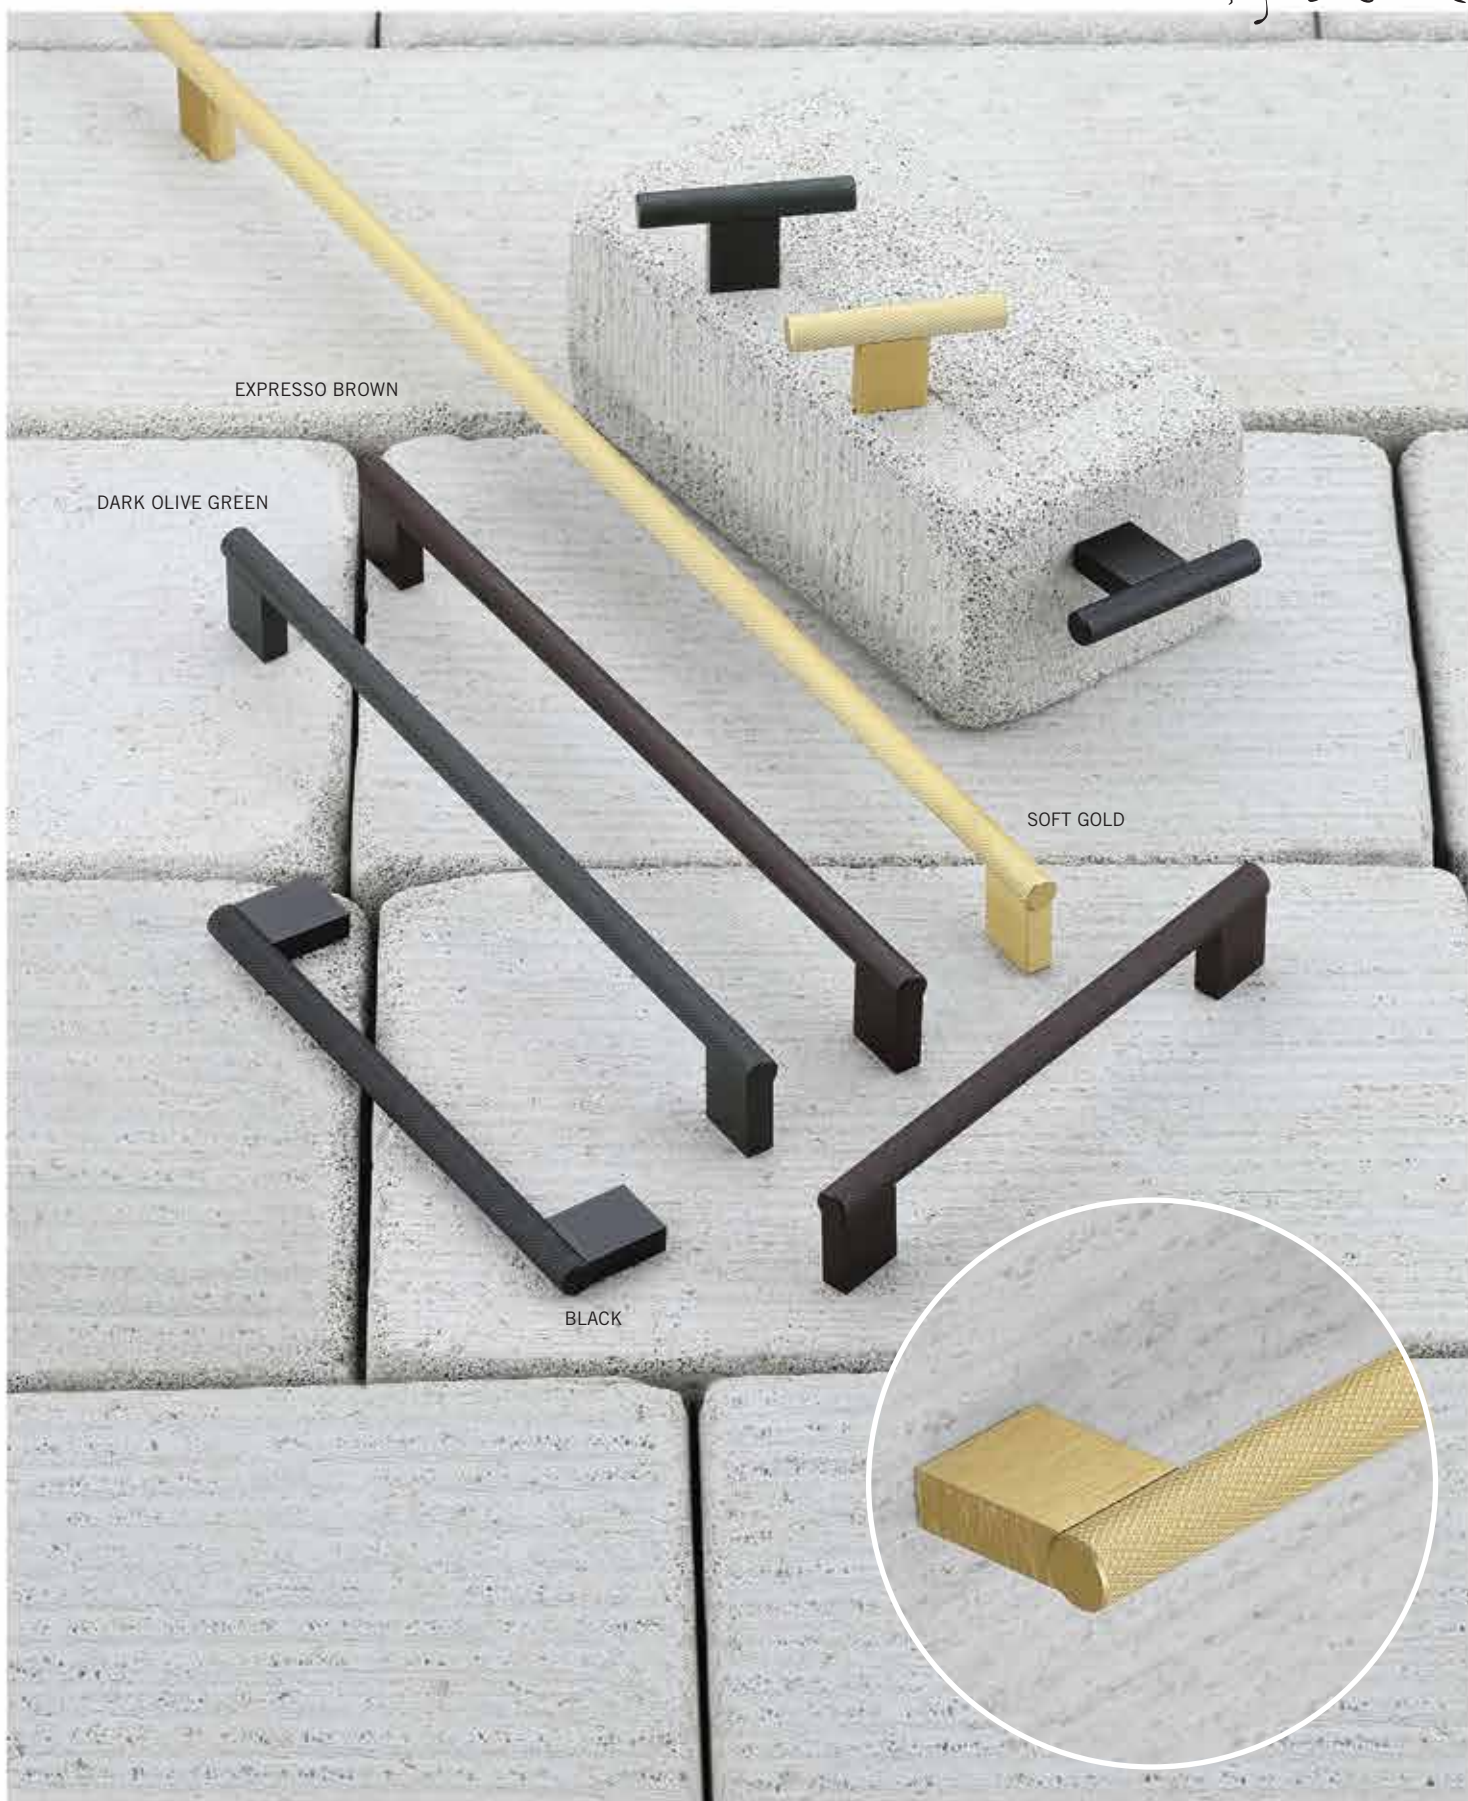

EXPRESSO BROWN

DARK OLIVE GREEN

SOFT GOLD

BLACK

CH 90965

MATERIAL : ALUMINIUM
MODEL REGISTERED

CENTERS	DIMENSION		MRP				PACKING
	LENGTH	PROJECTION	BLACK	EXPRESSO BROWN	DARK OLIVE GREEN	SOFT GOLD	
KN	050	25	₹495	₹495	₹495	₹495	40
160	170	25	₹963	₹963	₹963	₹963	20
256	266	25	₹1197	₹1197	₹1197	₹1197	15
896	906	25	₹2700	₹2700	₹2700	₹2700	08