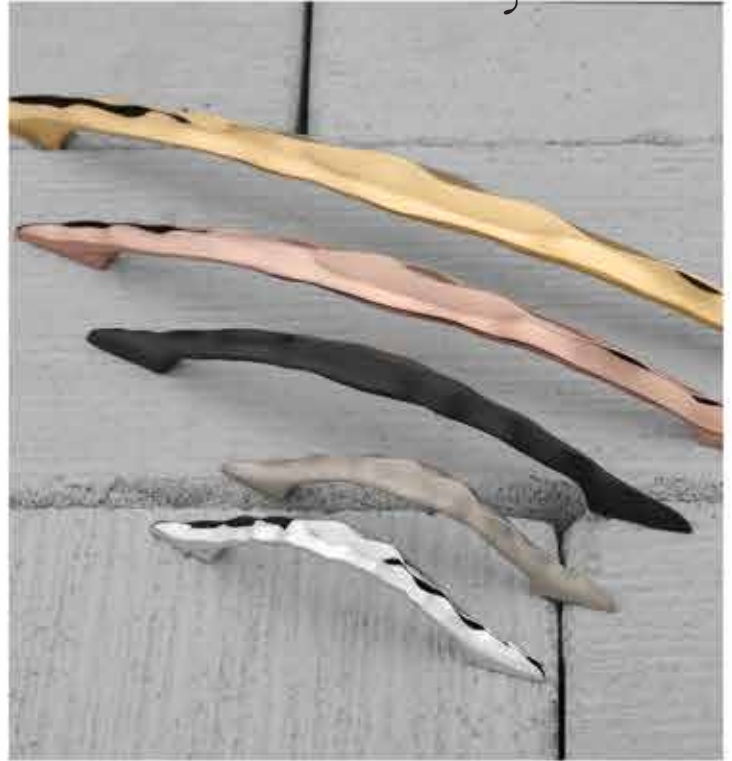

CH 90641

MATERIAL : ZAMAK
DESIGN REG. NO. 344108-002

DIMENSION			MRP					
CENTERS	LENGTH	PROJECTION	SS MATT	CP	BLACK	PVD GOLD	PVD ROSEGOLD	PACKING
096	139	028	₹369	₹316	₹369	₹495	₹495	20
160	218	029	₹594	₹495	₹594	₹864	₹864	20
224	294	030	₹891	₹792	₹891	₹1260	₹1260	15
288	374	035	₹1296	₹1188	₹1296	₹1755	₹1755	15