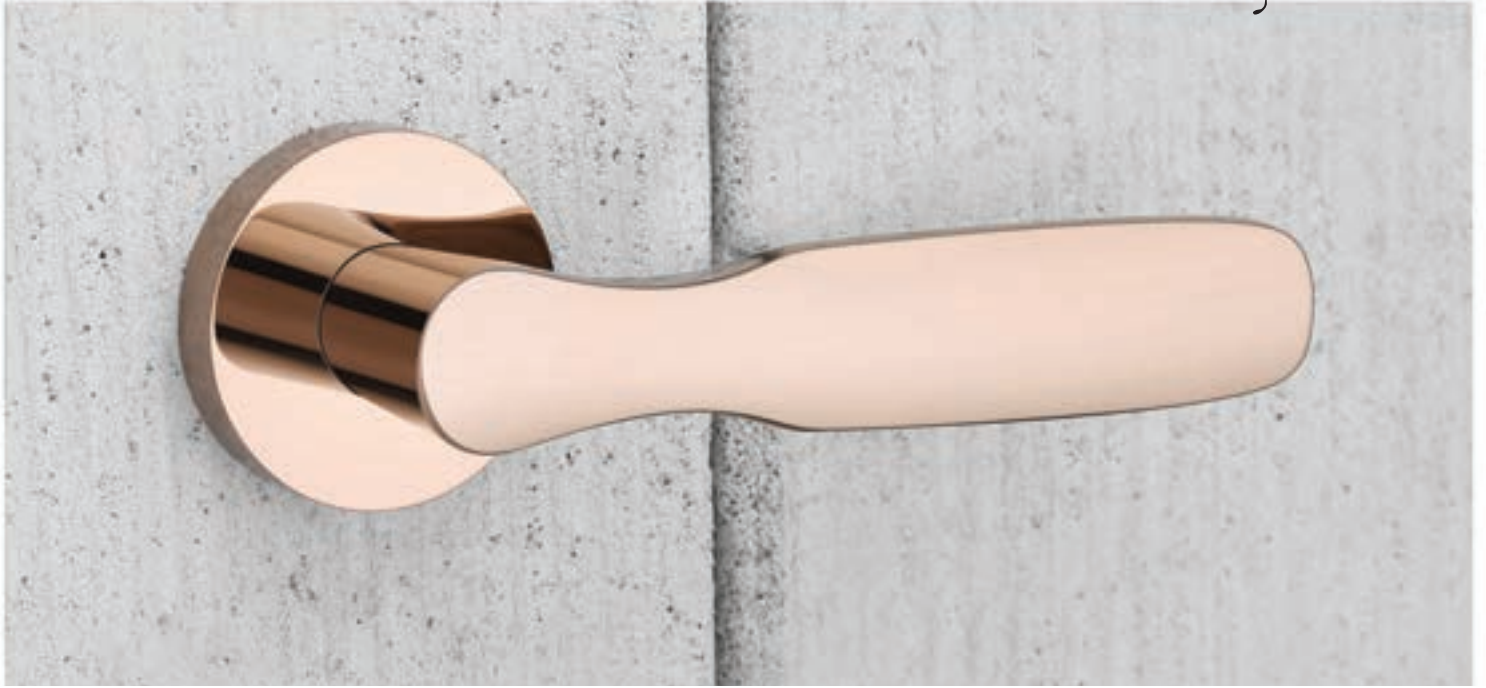

MH 90772

MATERIAL : PURE BRASS
DESIGN REGISTERED

DIMENSION		MRP					PACKING
LENGTH	PROJECTION	BA	BLACK	PVD GOLD	PVD ROSEGOLD	SS MATT	
152	046	₹4590	₹4761	₹5445	₹5445	₹4590	1 set