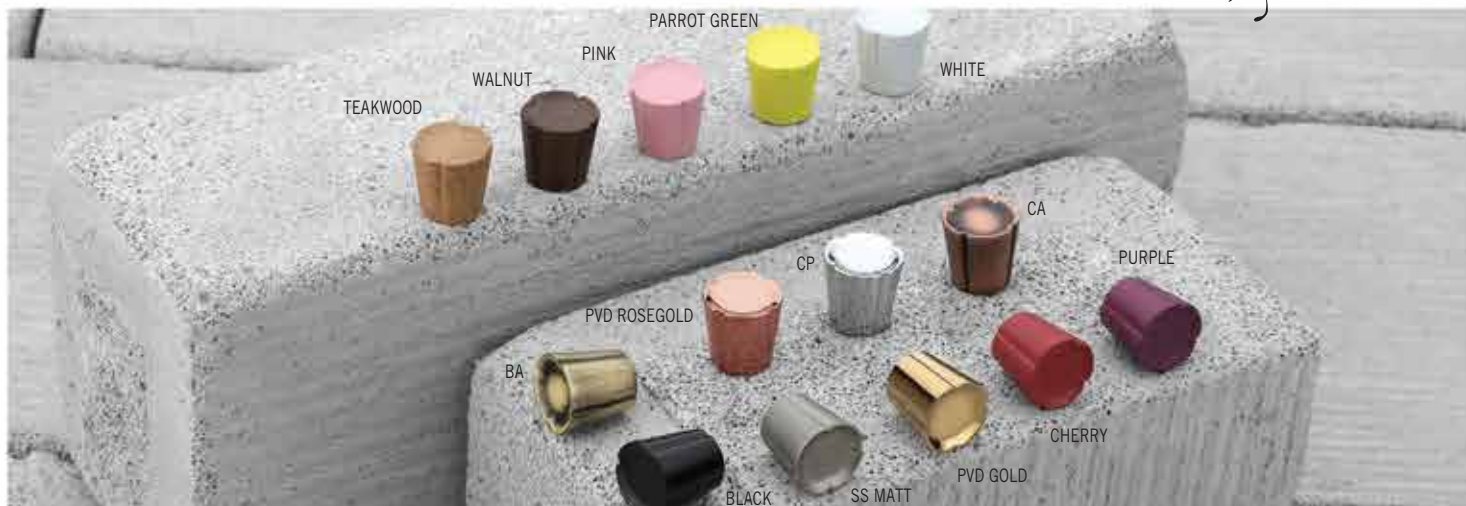

KN 90973

MATERIAL : ZAMAK
DESIGN REG. NO. : 353520-006

DIMENSION			MRP														
CENTERS	LENGTH	PROJECTION	BA	BLACK	CA	CHERRY	CP	PARROT GREEN	PINK	PURPLE	PVD GOLD	PVD ROSEGOLD	SS MATT	TEAKWOOD	WALNUT	WHITE	PACKING
--	020	020	₹198	₹153	₹198	₹153	₹153	₹153	₹153	₹153	₹198	₹198	₹198	₹180	₹180	₹153	30