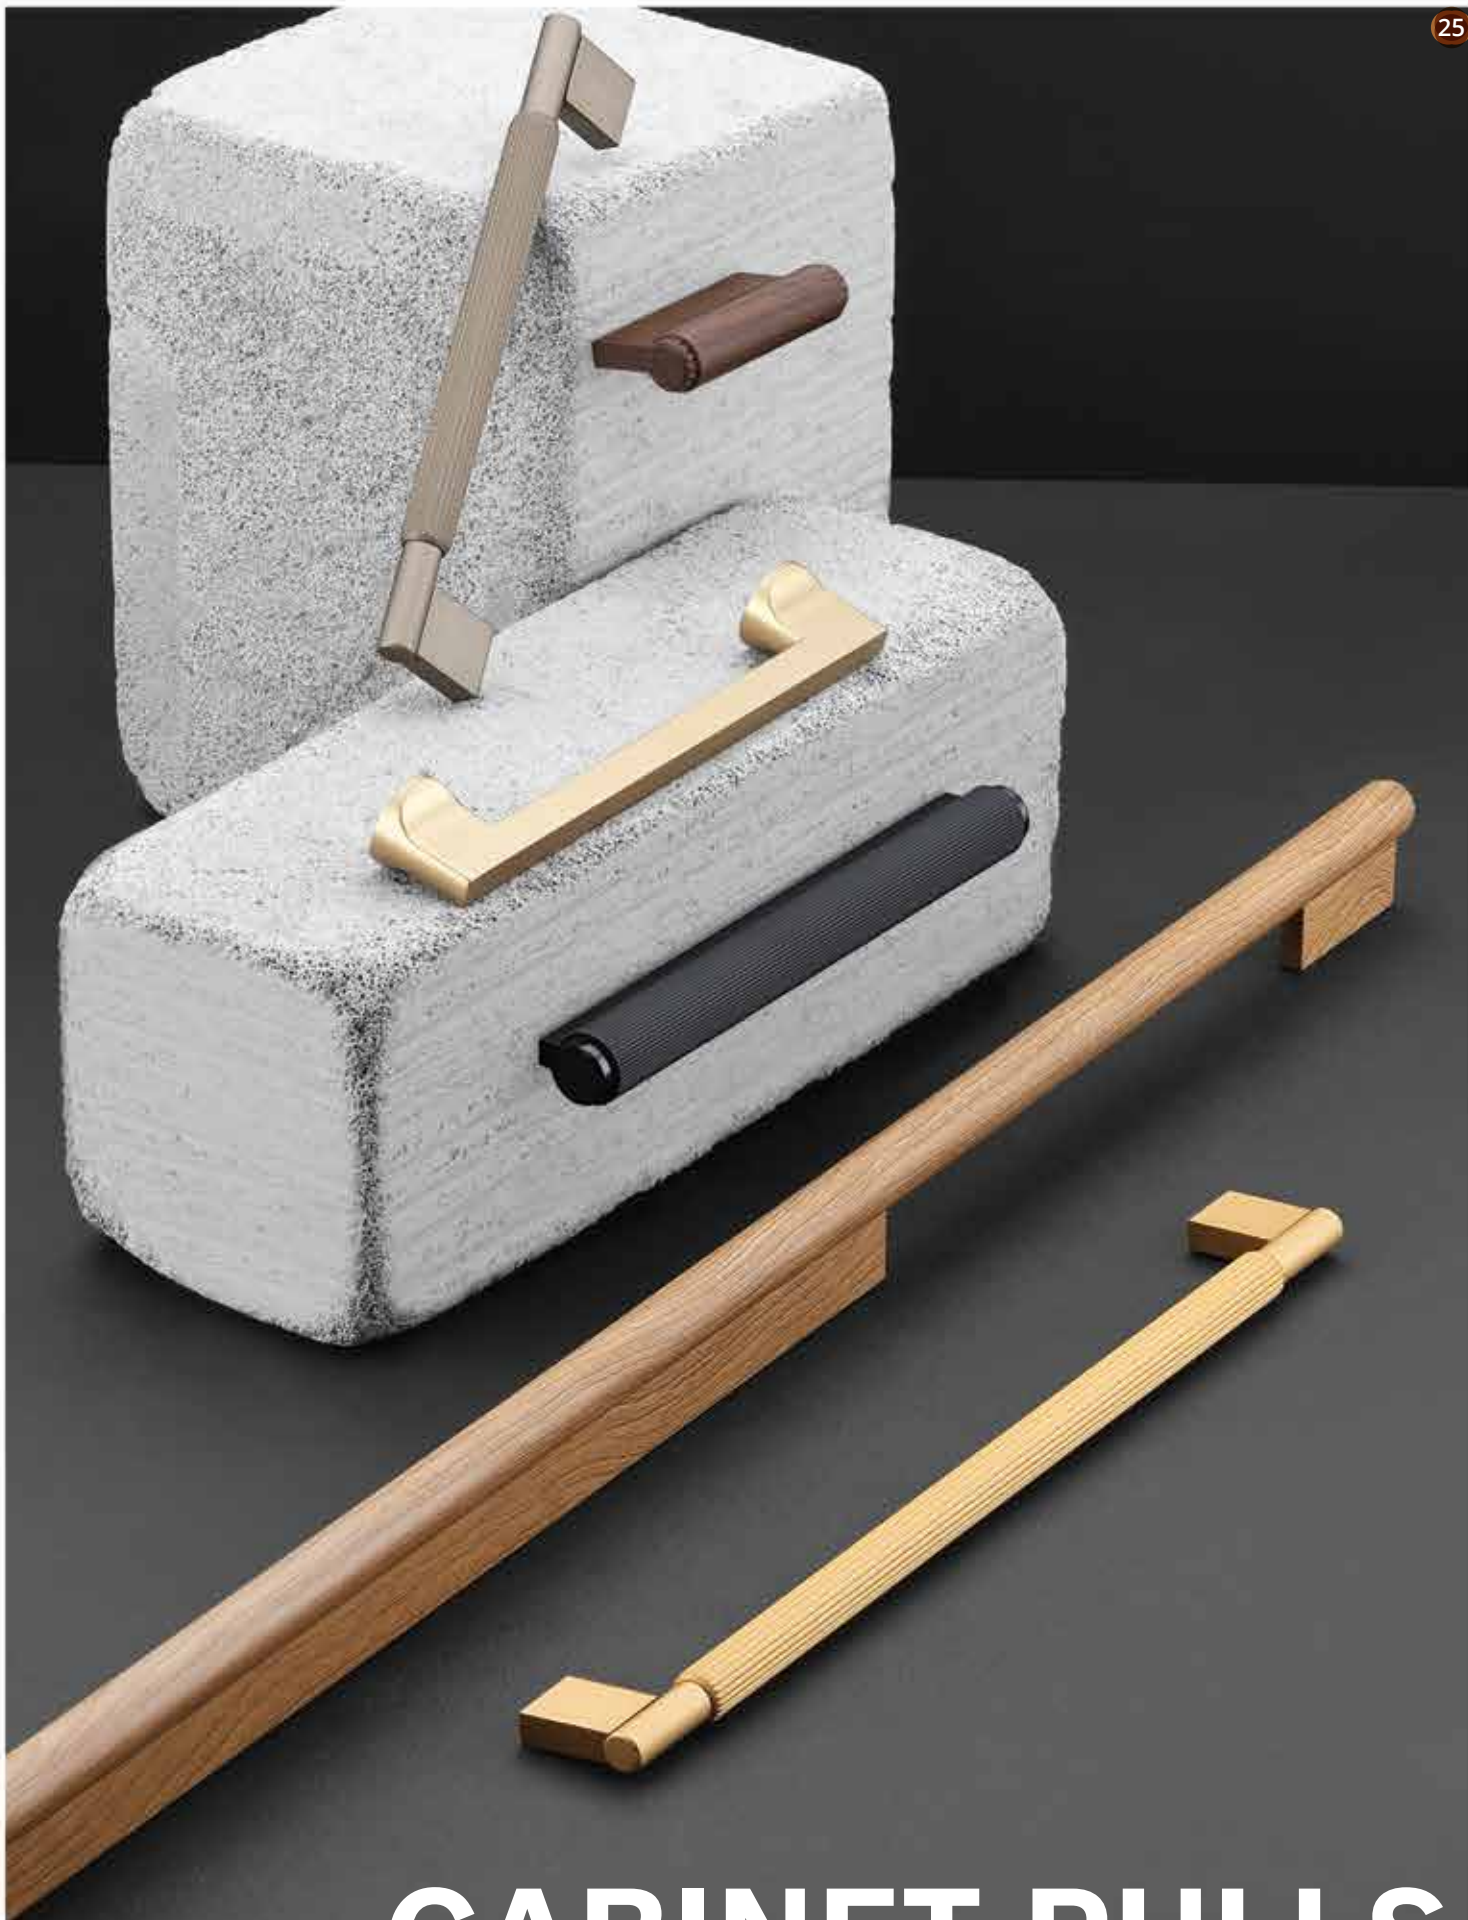

CABINET PULLS LONG RANGE