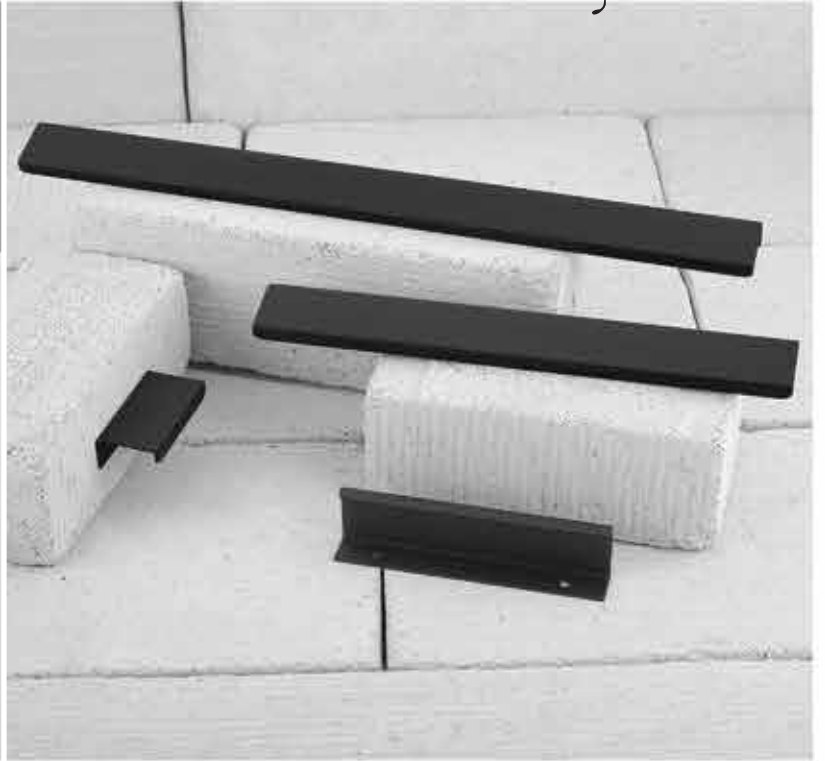

PR 90851 MATERIAL : ALUMINIUM

DIMENSION LENGTH	MRP	
	BLACK	PACKING
072 x 038	₹126	30
147 x 038	₹252	15
297 x 038	₹513	10
447 x 038	₹792	15
497 x 038	₹927	15
597 x 038	₹1098	15
897 x 038	₹1863	04