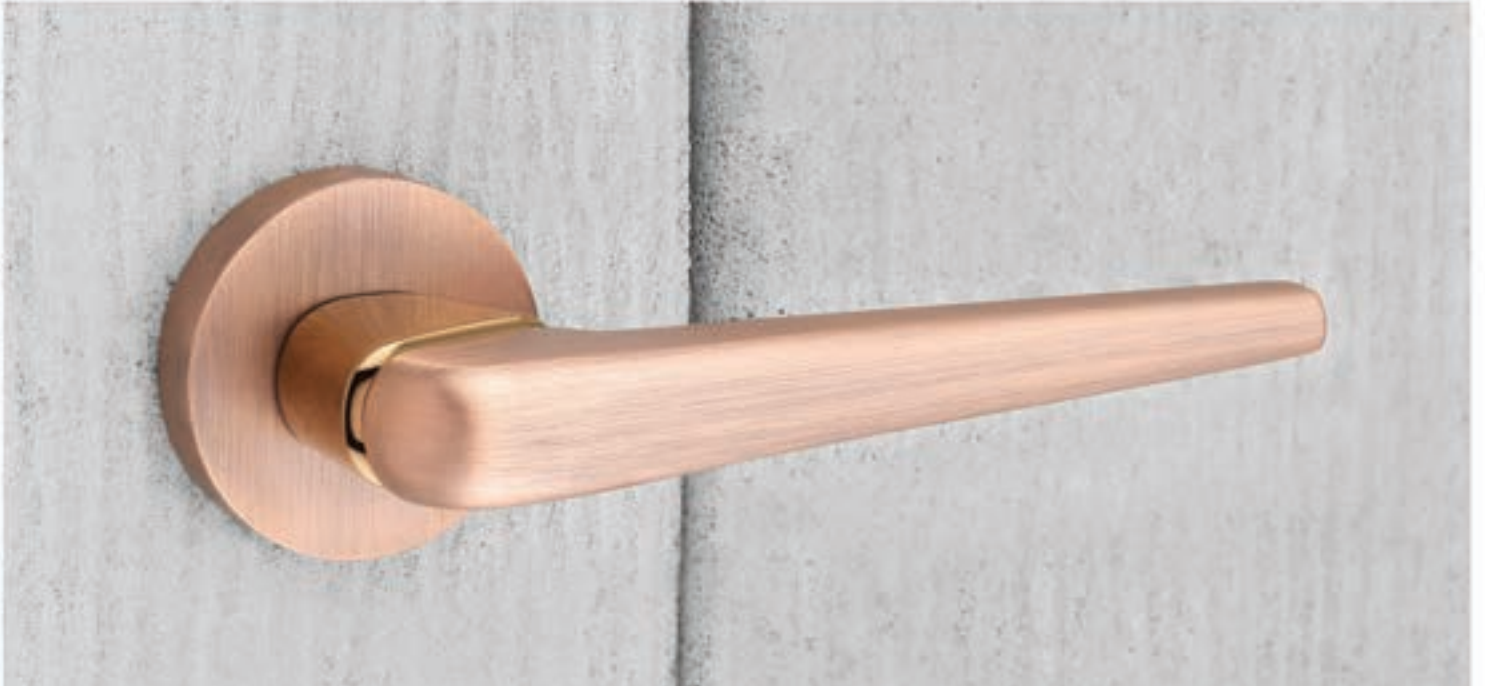

MORTISE HANDLE

MH 90709

MATERIAL : PURE BRASS
DESIGN REG. NO. : 336891-001

DIMENSION		MRP						
LENGTH	PROJECTION	BA/PVD GOLD	BLACK/BN	PVD GOLD/BN	PVD ROSEGOLD/BLACK	CA/PVD ROSEGOLD	SS/GREY	PACKING
155	057	₹6363	₹6093	₹6795	₹6795	₹6363	₹6093	1 set