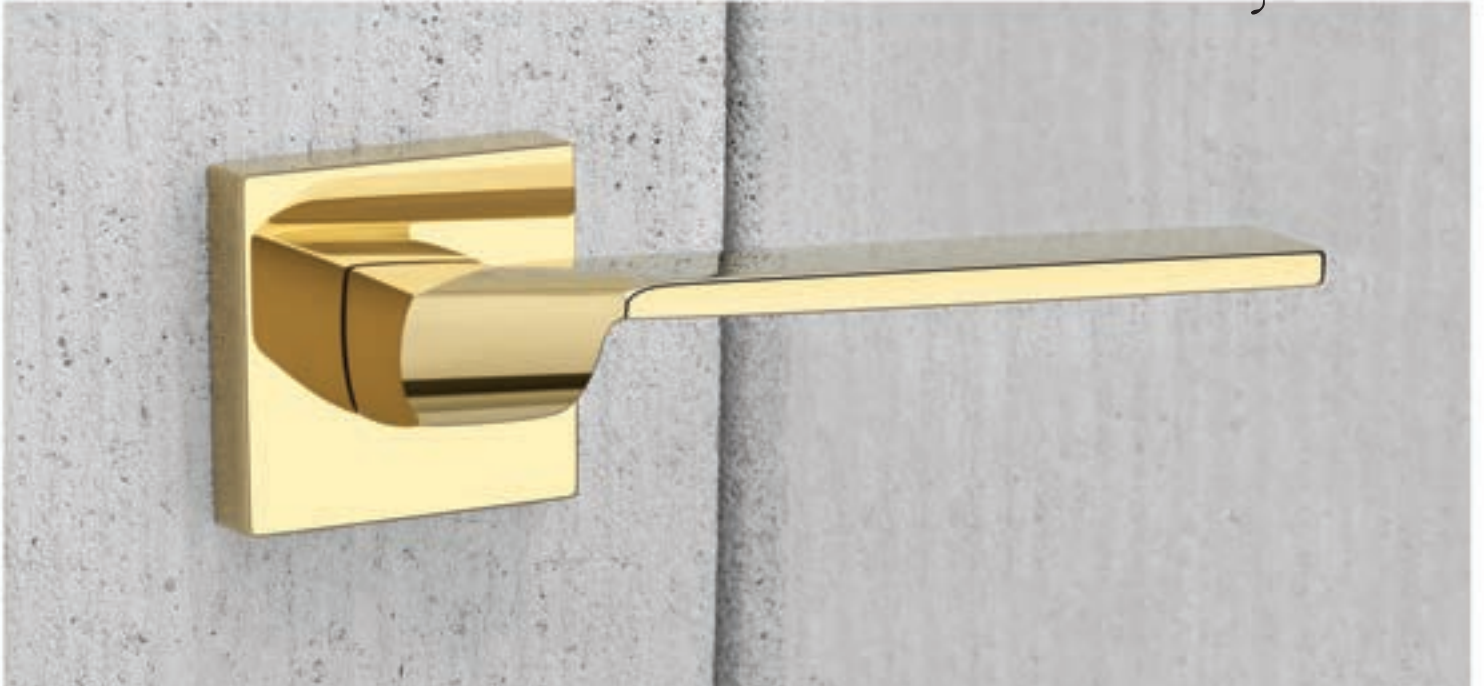

MH 90710

MATERIAL : PURE BRASS
DESIGN REG. NO. : 343610-001

DIMENSION		MRP						
LENGTH	PROJECTION	BA	BLACK	PVD GOLD	PVD ROSEGOLD	CA	SS	PACKING
146	060	₹4239	₹4239	₹5094	₹5094	₹4239	₹4239	1 set