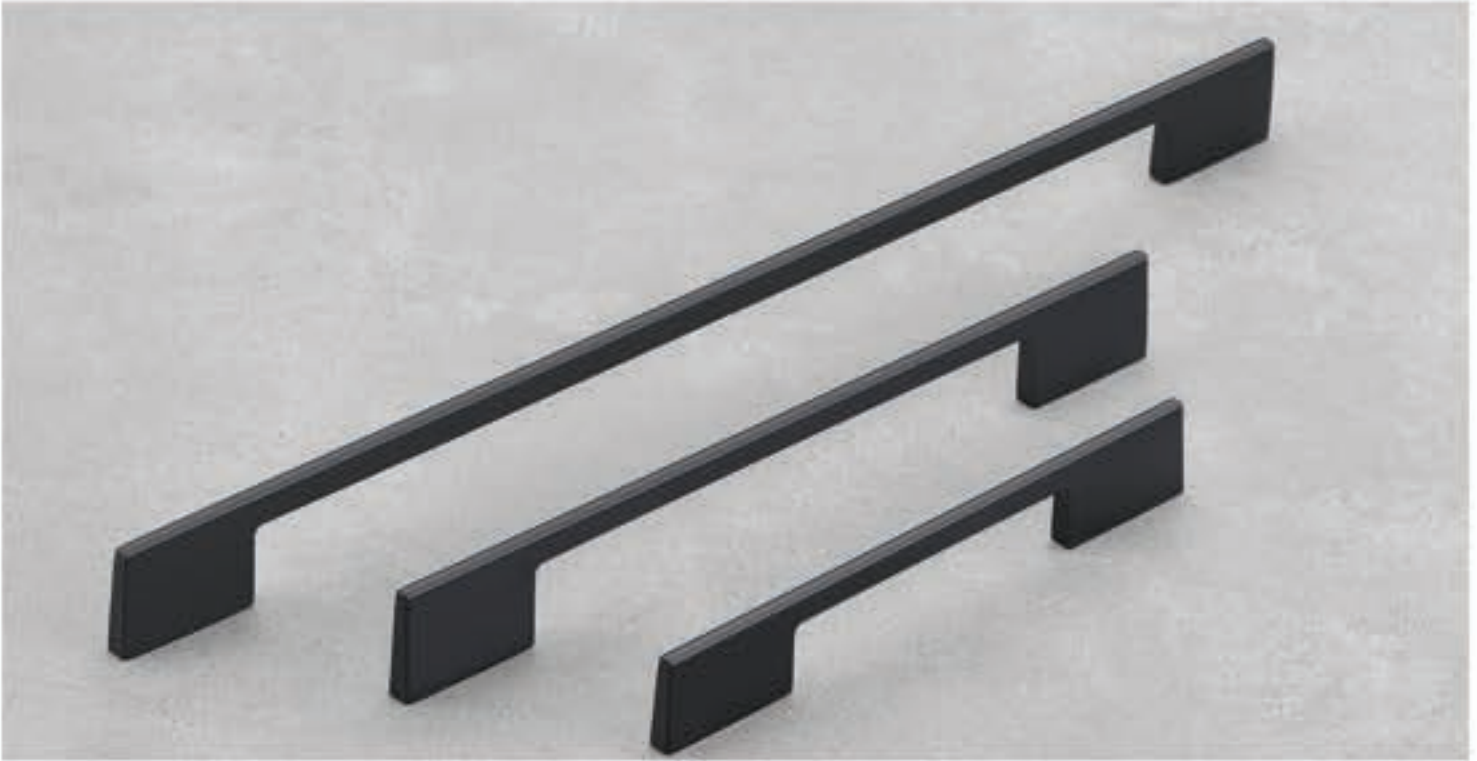

CH 11626

MATERIAL : ZAMAK

DIMENSION			MRP	
CENTERS	LENGTH	PROJECTION	BLACK	PACKING
128	156	024	₹360	25
192	220	028	₹522	20
320	347	028	₹747	15