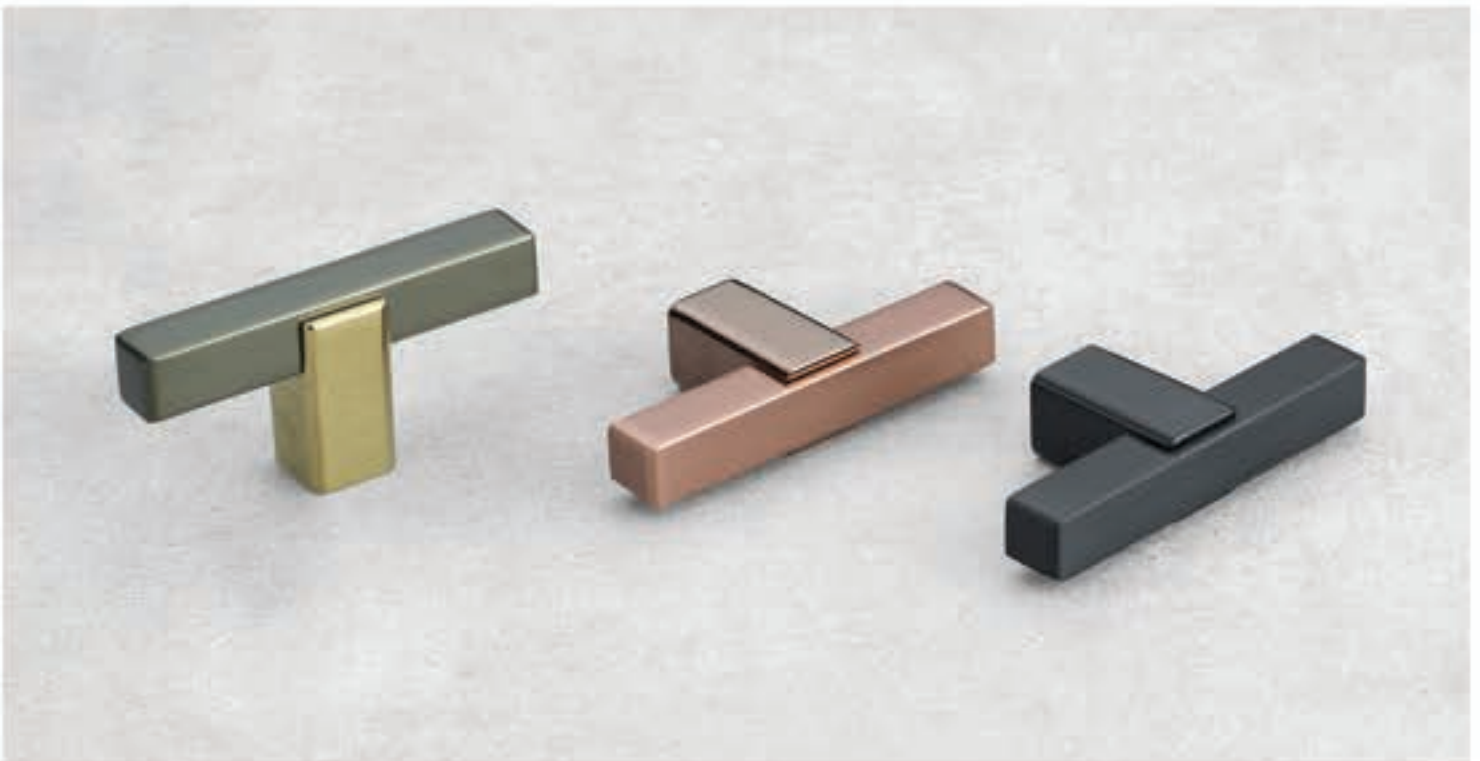

CH 10711

MATERIAL : ALUMINIUM

DIMENSION			MRP			
CENTERS	LENGTH	PROJECTION	BLACK	ROSEGOLD	CHAMPAGNE	PACKING
KN	70	32	₹396	₹396	₹396	25