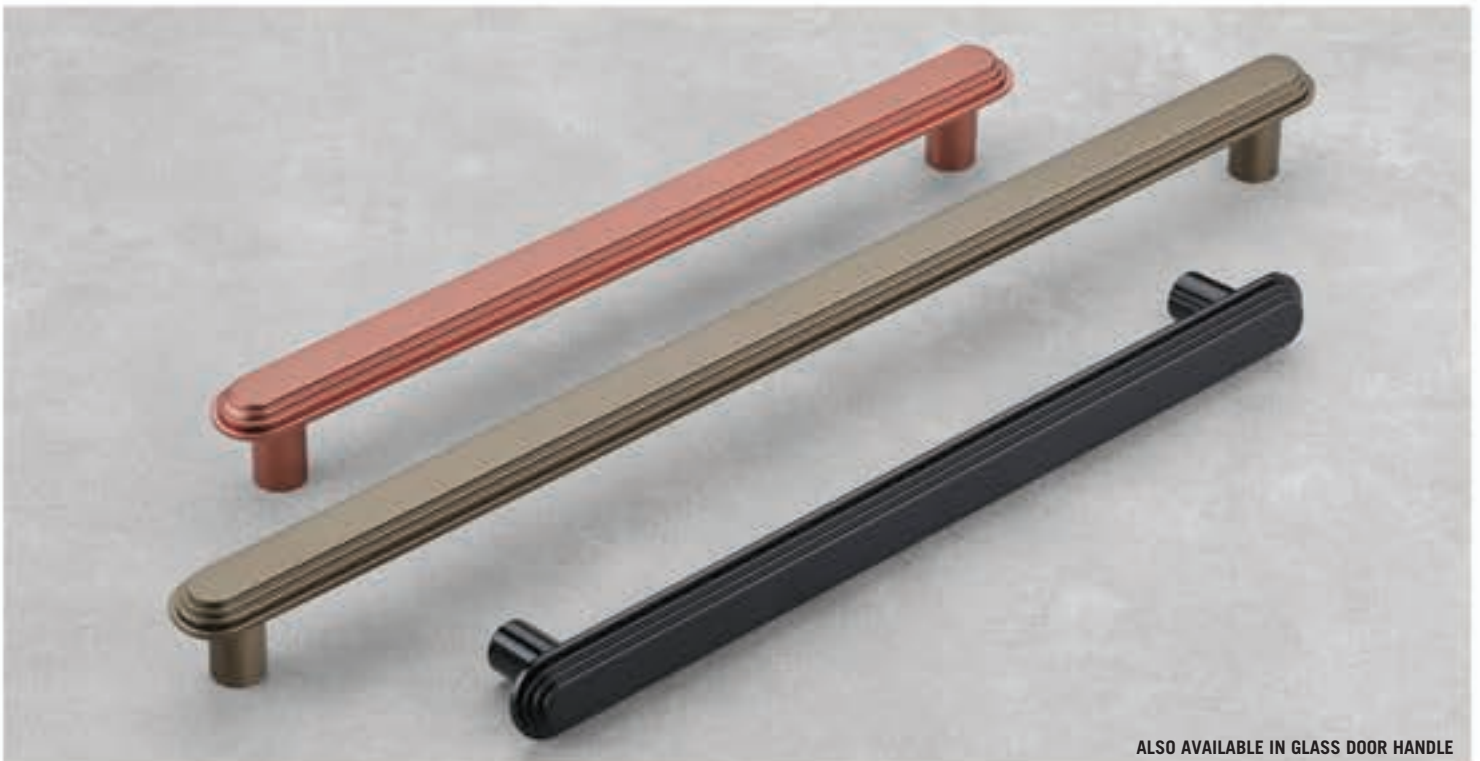

DOOR PULLS

ALSO AVAILABLE IN GLASS DOOR HANDLE

DH 10709

MATERIAL : ALUMINIUM

CENTERS	DIMENSION		MRP PER PC.			
	LENGTH	PROJECTION	ROSEGOLD	CHAMPAGNE	BLACK	PACKING
300	378	45	₹1692	₹1692	₹1692	02
450	527	45	₹1998	₹1998	₹1998	02