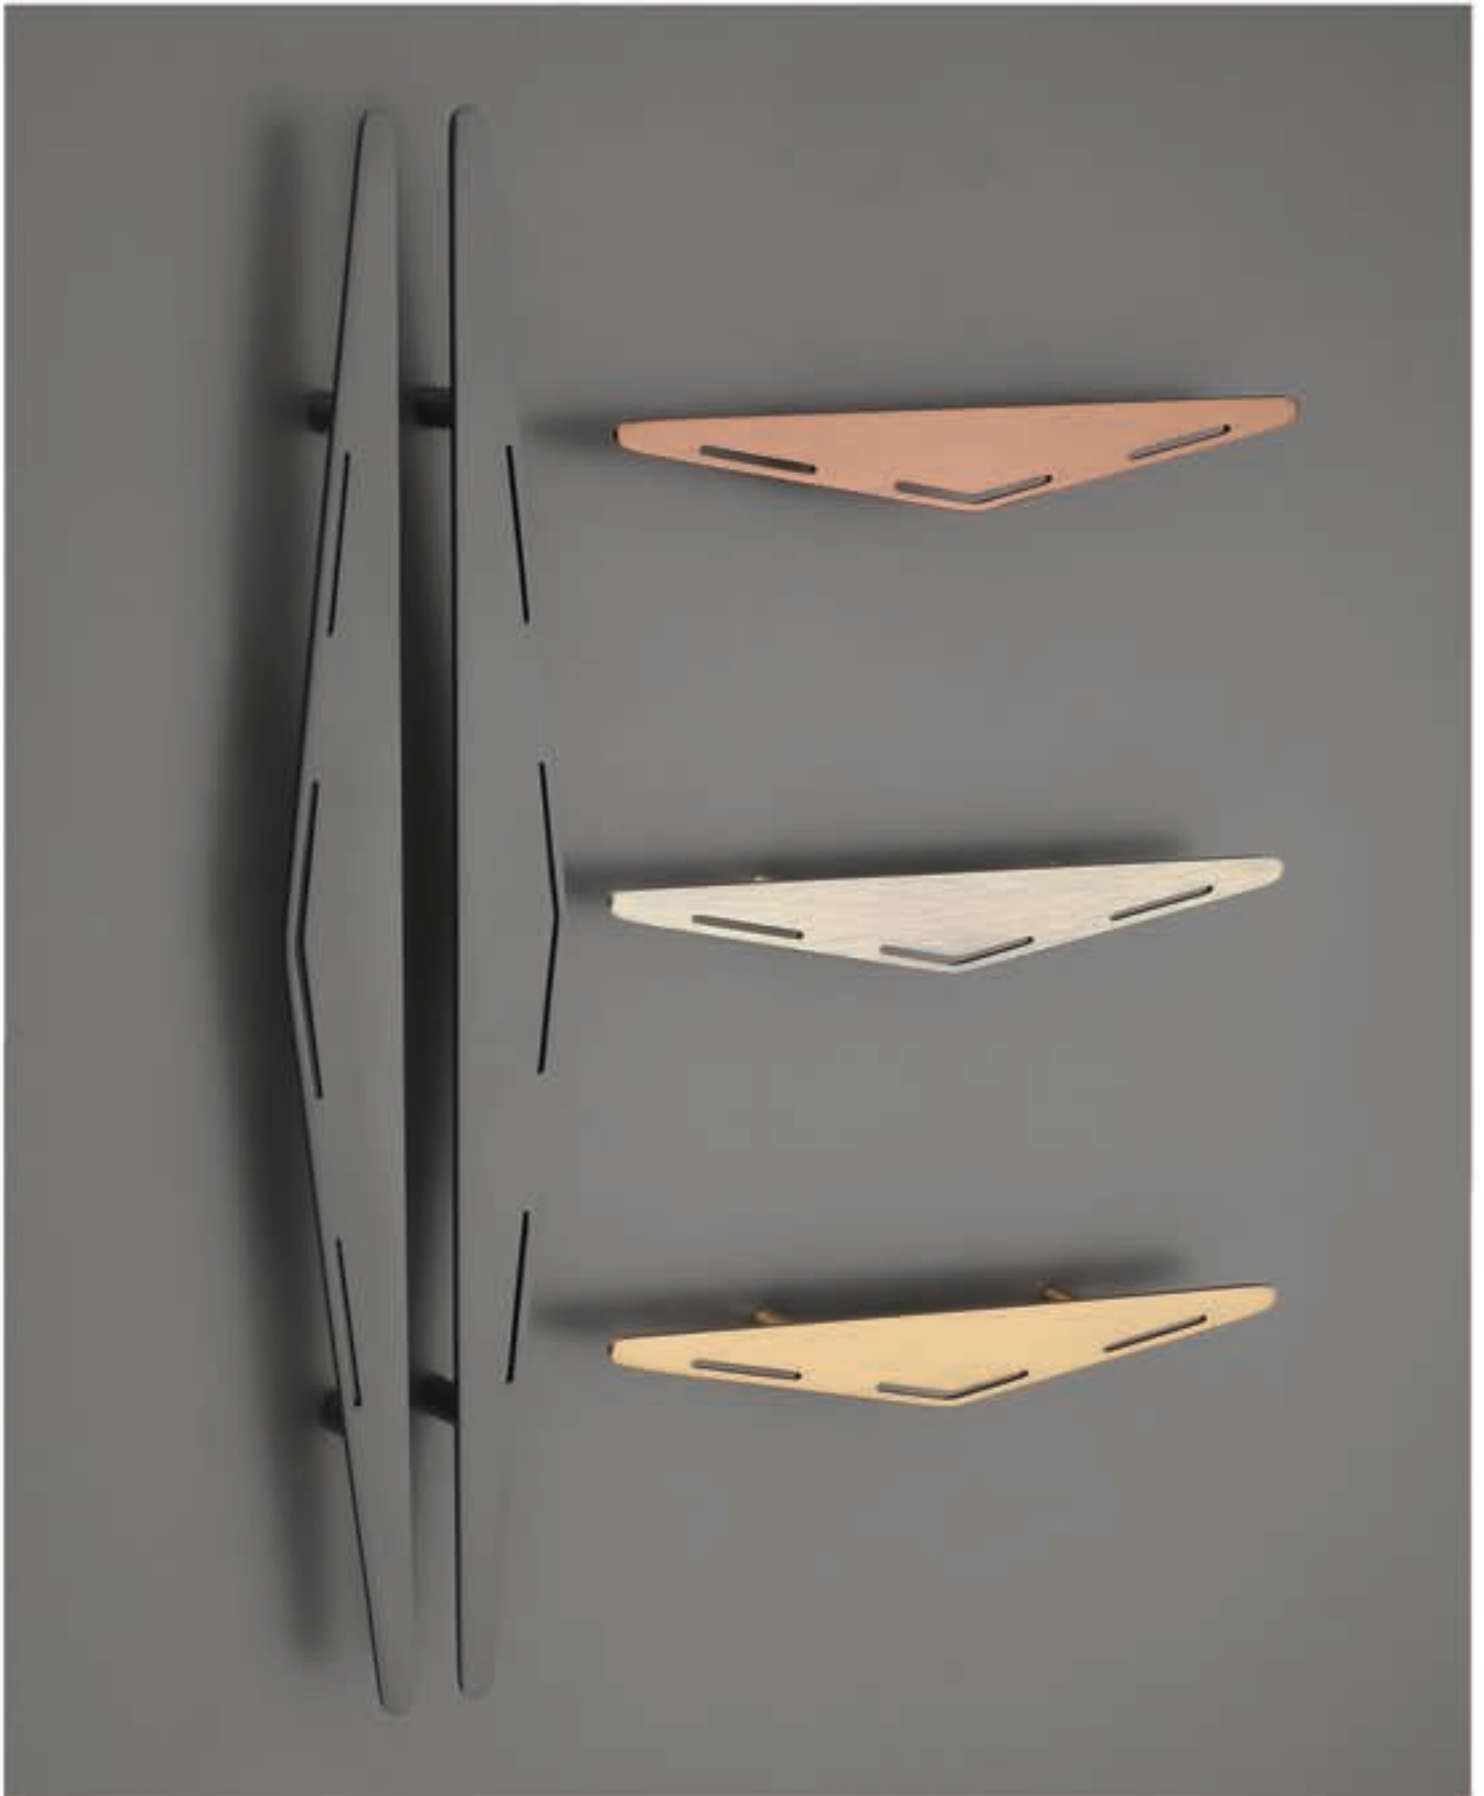

CH 6002

MATERIAL : ZAMAK

DIMENSION			MRP				
CENTERS	LENGTH	PROJECTION	A.BRASS	GREY	PVD GOLD MATT	PVD ROSE GOLD MATT	PACKING
096(9")	219	24	₹594	₹594	₹855	₹855	15
256(16")	403	26	₹1278	₹1278	₹1755	₹1755	10