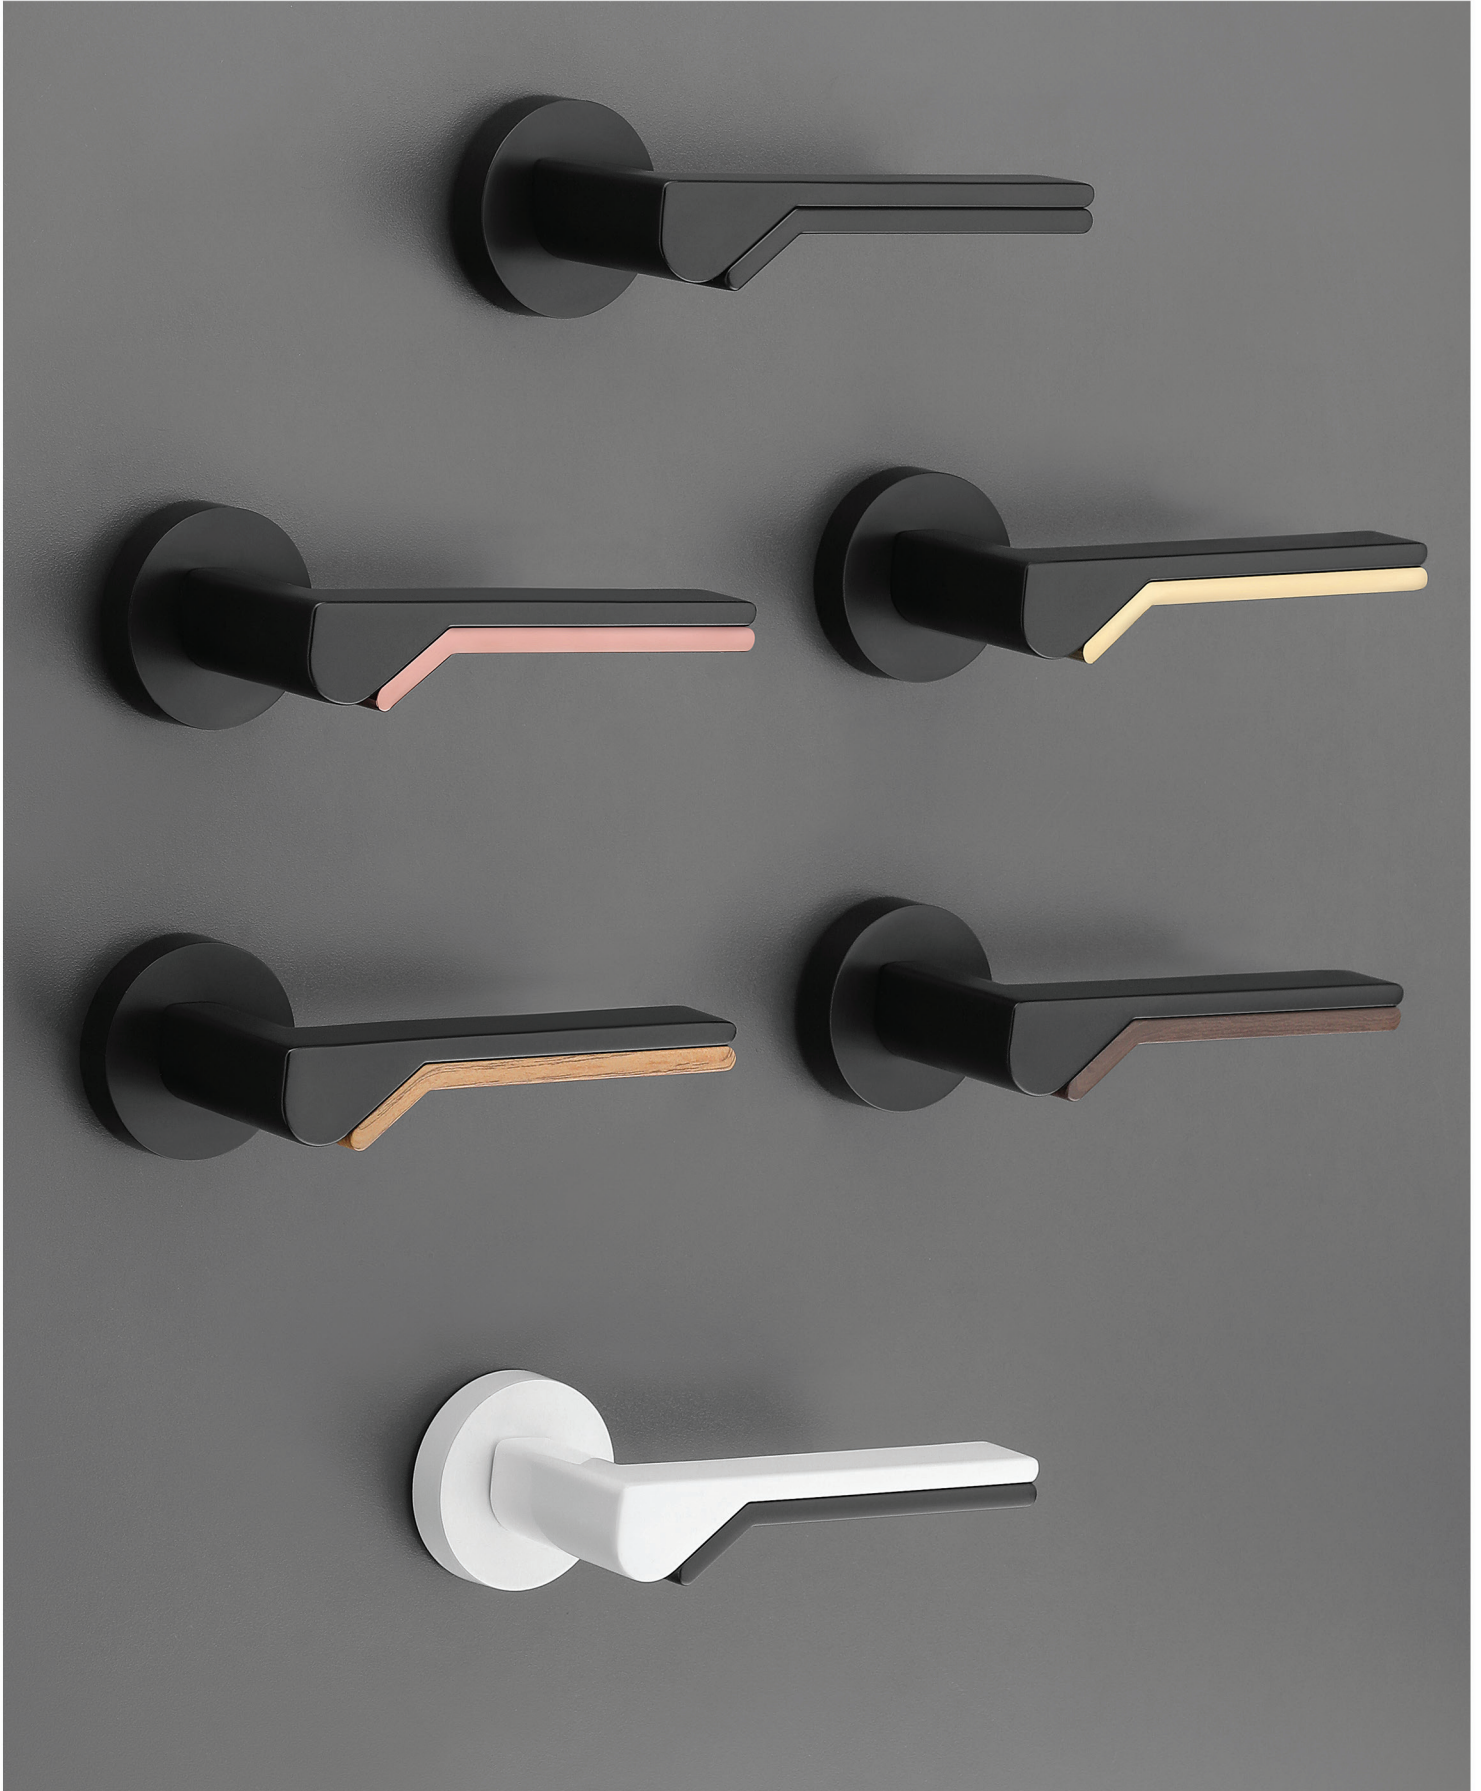

ARCHITECTURAL HARDWARE FITTINGS

✉ sales@tunesinterior.com

🌐 www.tunesinterior.com

☎ +91 94279 20318 | 87580 99444

THE ROSETTE RANGE

tunes®
ARCHITECTURAL HARDWARE FITTINGS

2026

MORTISE HANDLE

MH 10621

MATERIAL : ZAMAK
DESIGN REGISTERED

DIMENSION		MRP						PACKING
LENGTH	PROJECTION	BLACK/BLACK	BLACK/PVD GOLD	BLACK/PVD ROSEGOLD	BLACK/TEAKWOOD	BLACK/WALNUT	WHITE/BLACK	
145	062	₹2997	₹3096	₹3096	₹2997	₹2997	₹2997	1 SET

MH 10622

MATERIAL : ZAMAK

DIMENSION		MRP					PACKING
LENGTH	PROJECTION	BLACK/WHITE	BLACK/PVD GOLD	ROSEGOLD	GREY/SS	BLACK/WALNUT	
145	057	₹2160	₹2295	₹2196	₹2196	₹2160	1 SET

MORTISE HANDLE

MH 60001

MATERIAL : ZAMAK
DESIGN REG. NO. 362289-009