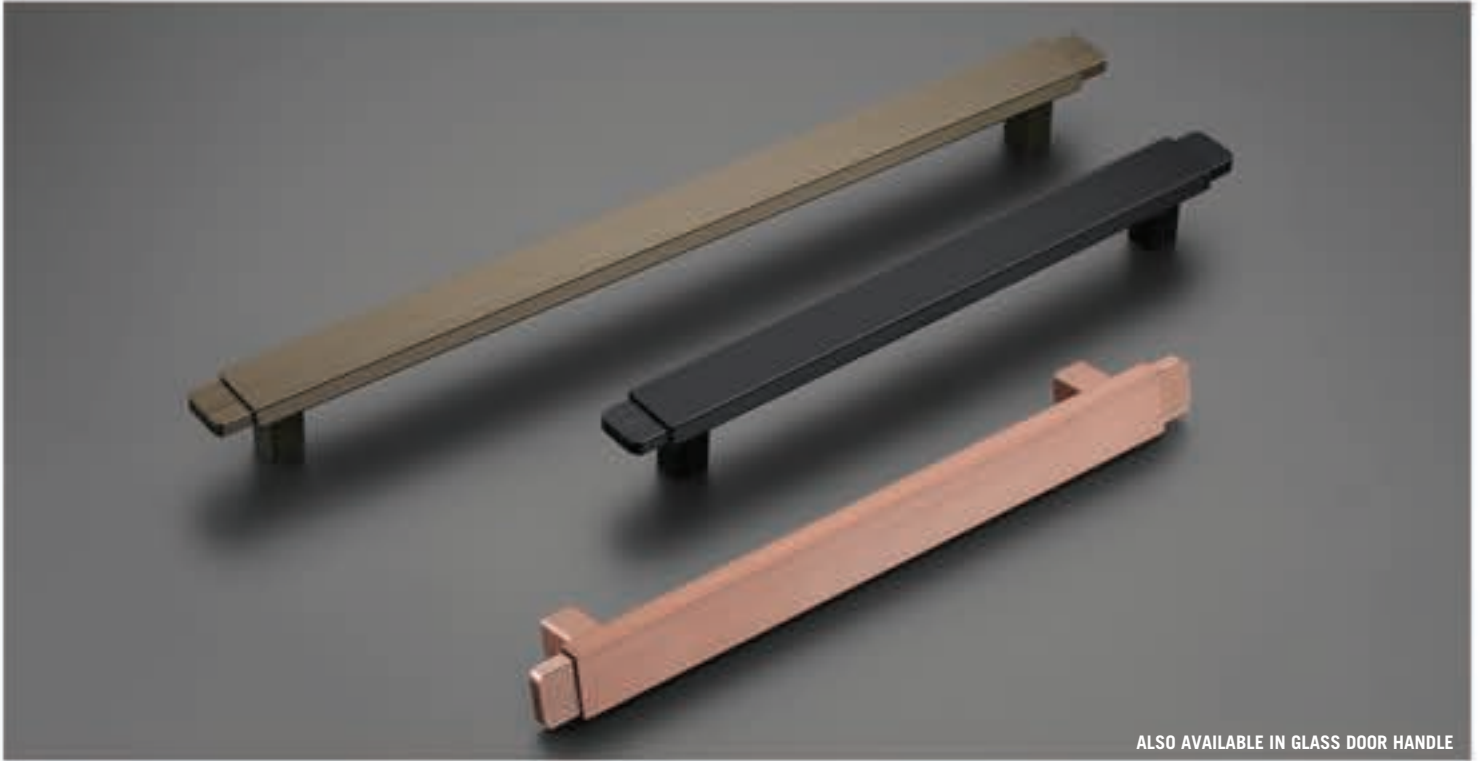

DOOR PULLS

ALSO AVAILABLE IN GLASS DOOR HANDLE

DH 10709

MATERIAL : ALUMINIUM

CENTERS	DIMENSION		MRP PER PC.			
	LENGTH	PROJECTION	ROSEGOLD	CHAMPAGNE	BLACK	PACKING
300	378	45	₹1692	₹1692	₹1692	02
450	527	45	₹1998	₹1998	₹1998	02