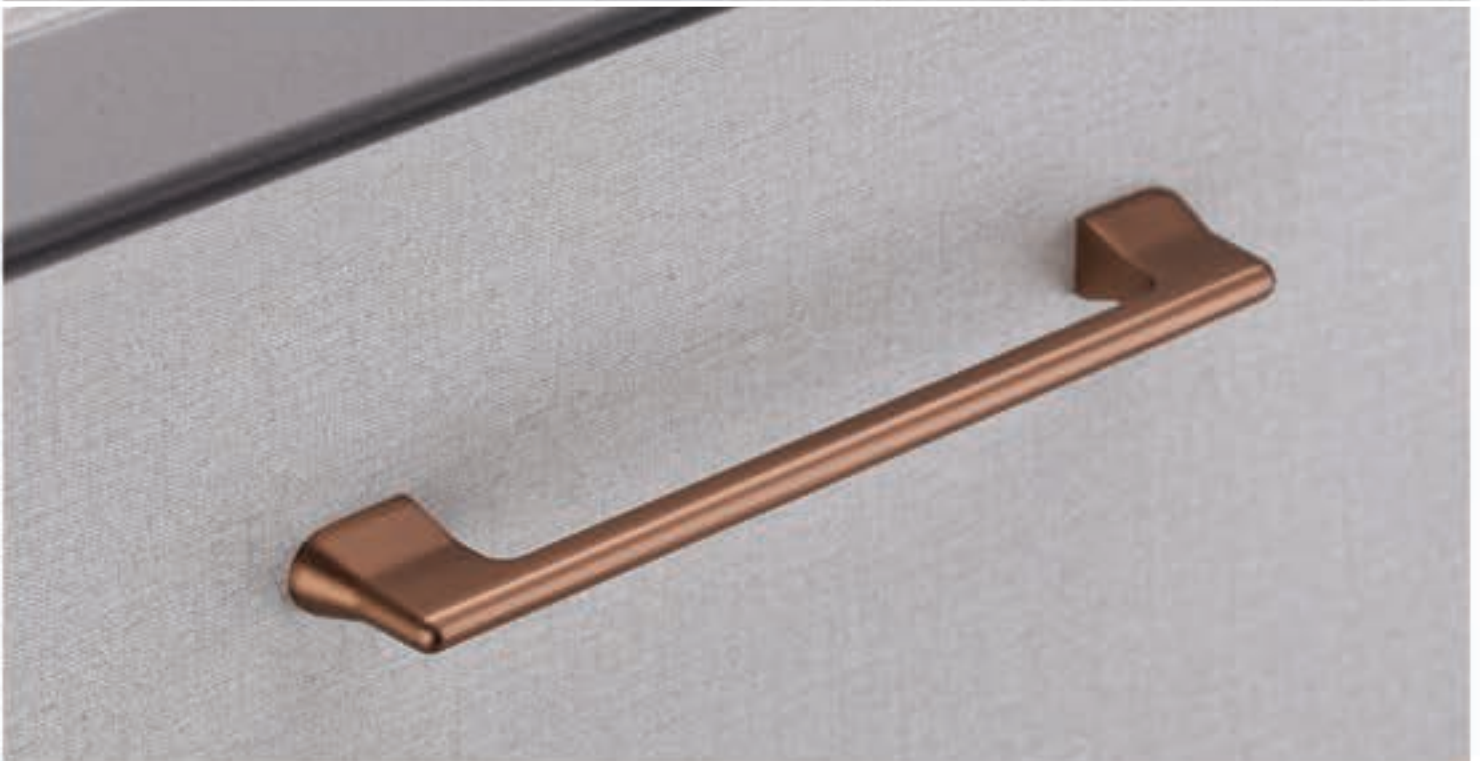

CABINET PULLS

CH 10203

MATERIAL : ZAMAK
DESIGN REG. NO. 462619-001

DIMENSION			MRP				
CENTERS	LENGTH	PROJECTION	A.BRASS	BLACK MATT	PVD GOLD MATT	PVD ROSEGOLD MATT	PACKING
096	134	27	₹387	₹324	₹423	₹423	25
160	200	30	₹585	₹486	₹639	₹639	20
224	266	31	₹792	₹666	₹936	₹936	10
288	331	33	₹999	₹837	₹1197	₹1197	10