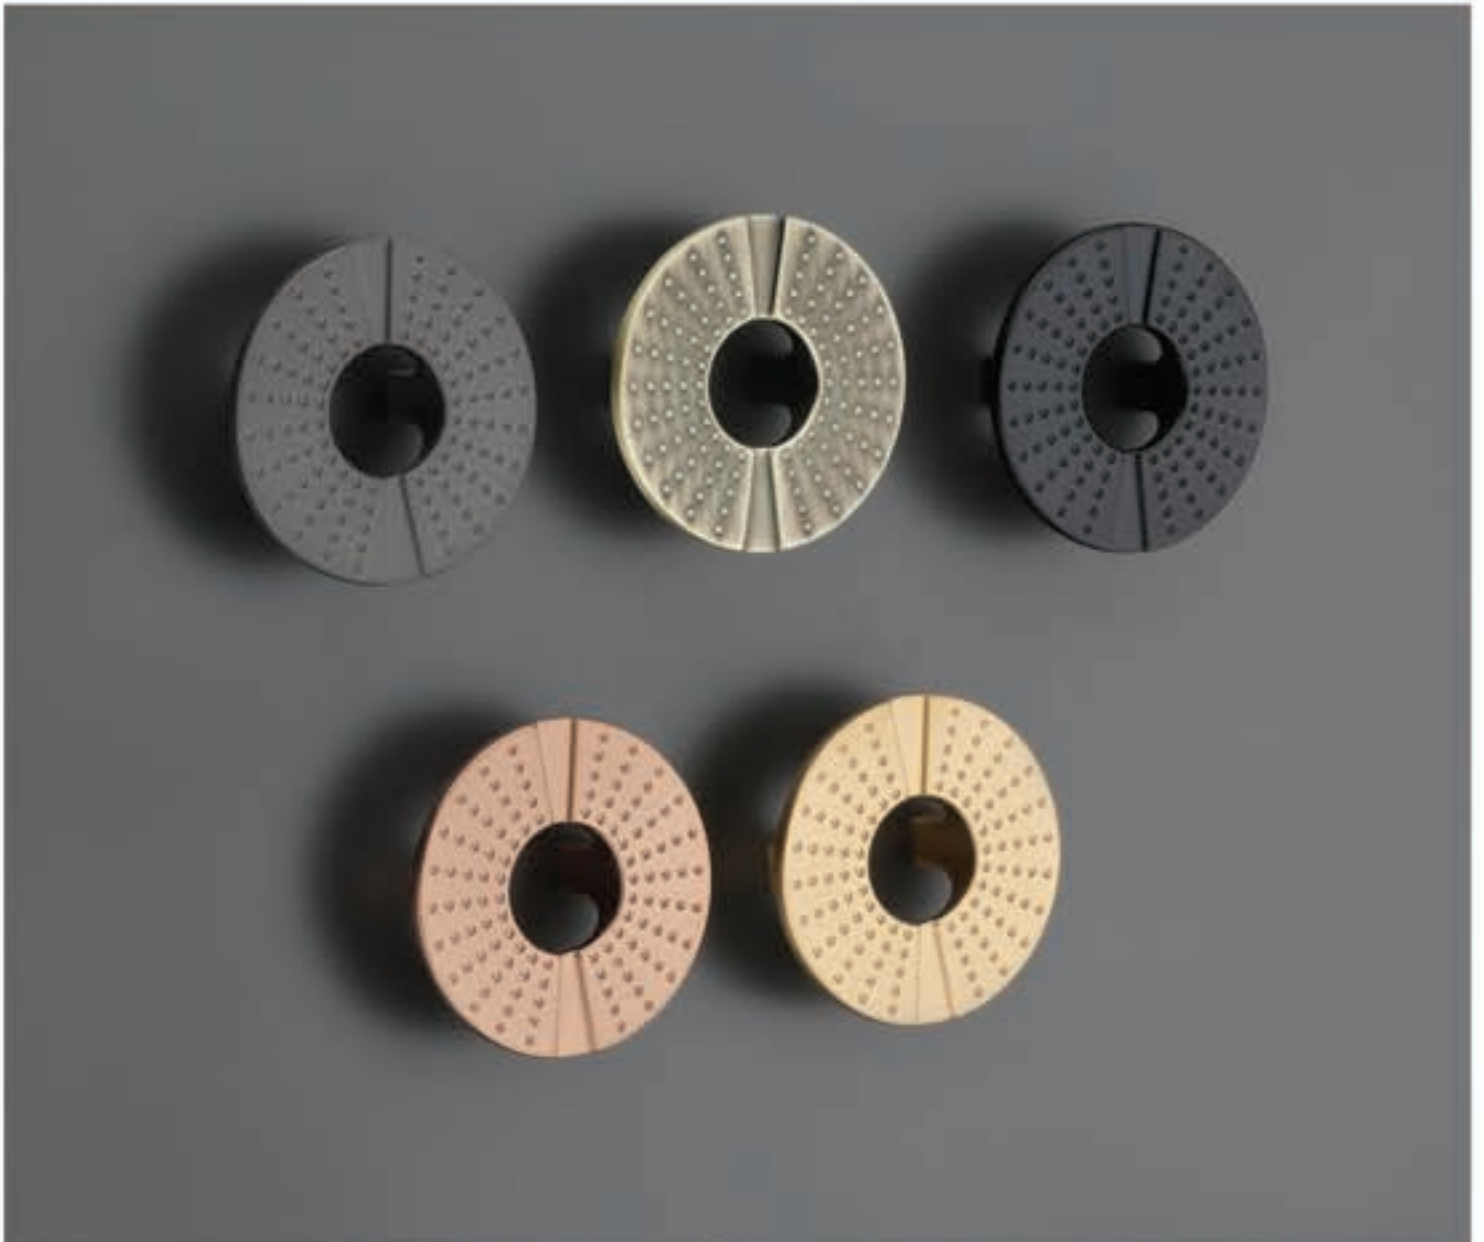

KN 5011

MATERIAL : ZAMAK

DIMENSION			MRP					
CENTERS	LENGTH	PROJECTION	BLACK	PVD GOLD MATT	PVD ROSEGOLD MATT	A.BRASS	UV GREY	PACKING
032	060	022	₹423	₹549	₹549	₹423	₹423	20

DH 5011

MATERIAL : ZAMAK

DIMENSION			MRP					
CENTERS	LENGTH	PROJECTION	BLACK	PVD GOLD MATT	PVD ROSEGOLD MATT	A.BRASS	UV GREY	PACKING
100	150	040	₹1899	₹2196	₹2196	₹1899	₹1899	02