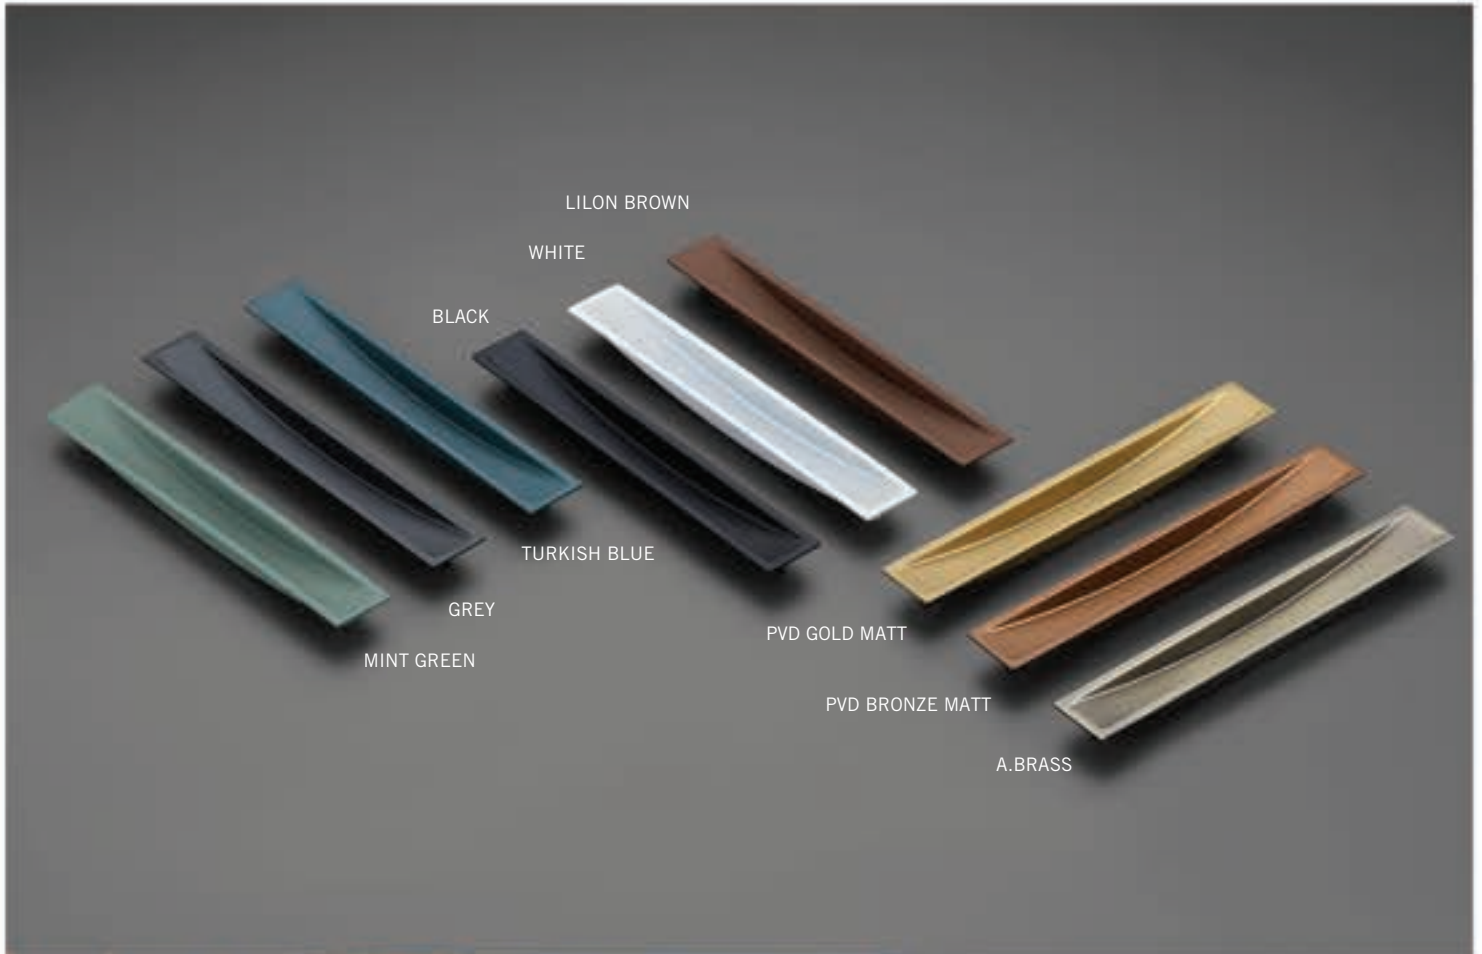

CONCEALED HANDLES

DP 10802

MATERIAL : ZAMAK
DESIGN REG. NO. 480711-001

DIMENSION			MRP									
CENTERS	LENGTH	PROJECTION	A.BRASS	BLACK	GREY	MINT GREEN	TURKISH BLUE	WHITE	LILON BROWN	PVD GOLD MATT	PVD BRONZE MATT	PACKING
160	170	08	₹558	₹423	₹423	₹423	₹423	₹423	₹423	₹675	₹675	15