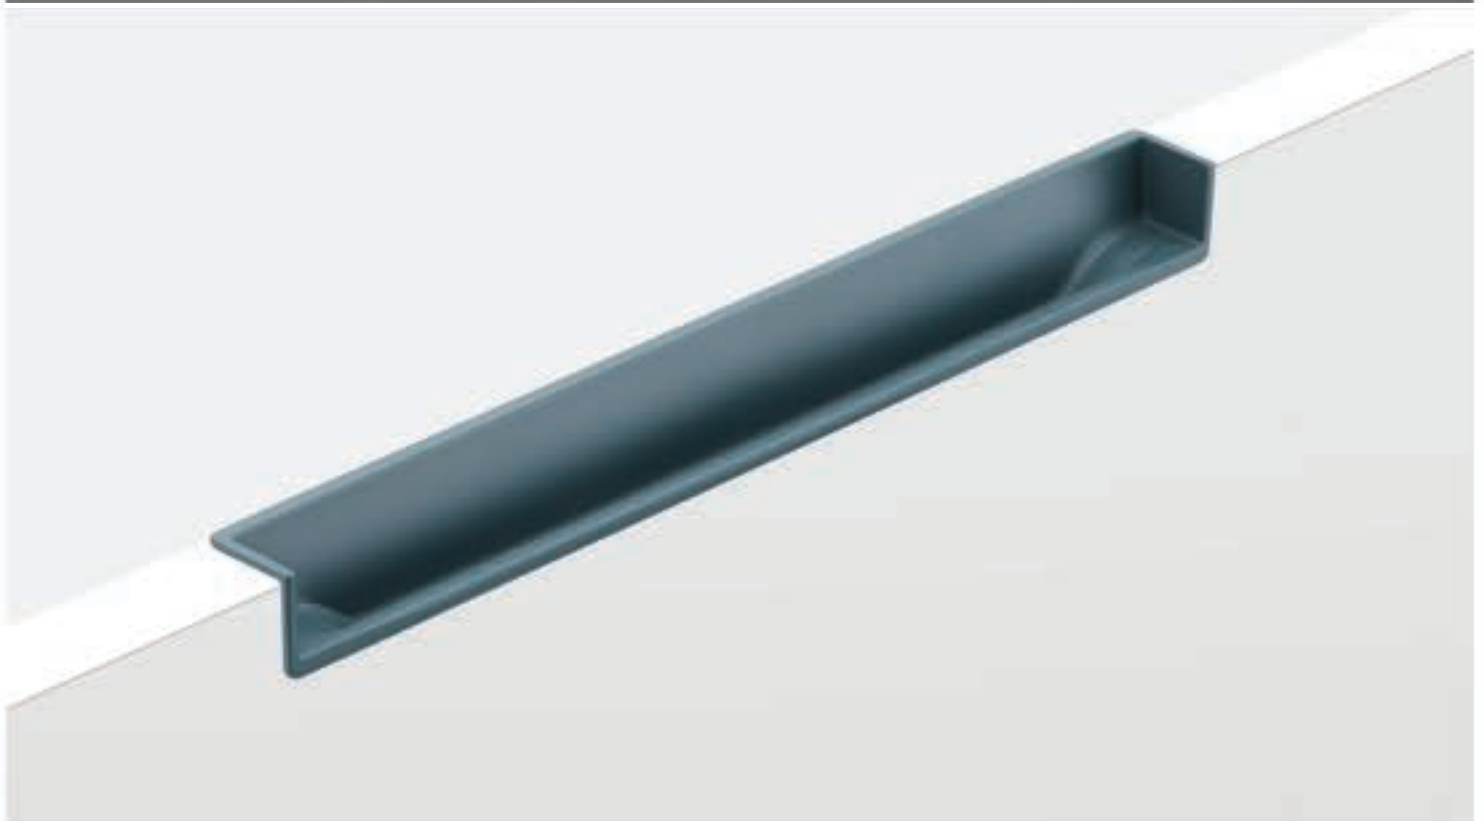

CONCEALED HANDLES

DP 10803

MATERIAL : ZAMAK
DESIGN REG. NO. 480698-001

DIMENSION			MRP						
CENTERS	LENGTH	PROJECTION	BLACK	GREY	MINT GREEN	TURKISH BLUE	WHITE	LILON BROWN	PACKING
--	170	08	₹450	₹450	₹450	₹450	₹450	₹450	15