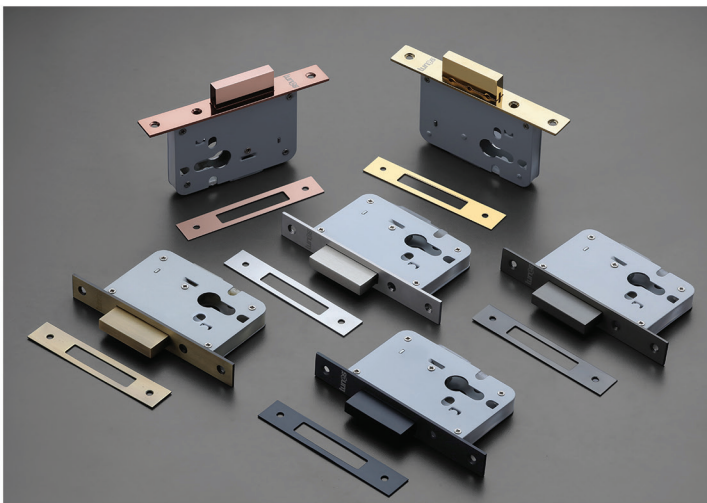

HALF CYLINDER (Balcony)

MATERIAL : BRASS

DESCRIPTION	MRP	PACKING
CYL - 017 - HALF-Cyl With Knob-35-SS (Brass)	₹810	1 pc.
CYL - 037 - HALF-Cyl With Knob-35-BA (Brass)	₹810	1 pc.
CYL - 047 - HALF-Cyl With Knob-35-CA (Brass)	₹918	1 pc.
CYL - 057 - HALF-Cyl With Knob-35 Gery (Brass)	₹810	1 pc.
CYL - 067 - HALF-Cyl With Knob-35-BI (Brass)	₹918	1 pc.
CYL - 077 - HALF-Cyl With Knob-35-PVD Rose Gold (Brass)	₹1188	1 pc.
CYL - 087 - HALF-Cyl With Knob-35-PVD Gold (Brass)	₹1188	1 pc.
CYL - 097 - HALF-Cyl With Knob-35-Black Matt (Brass)	₹936	1 pc.