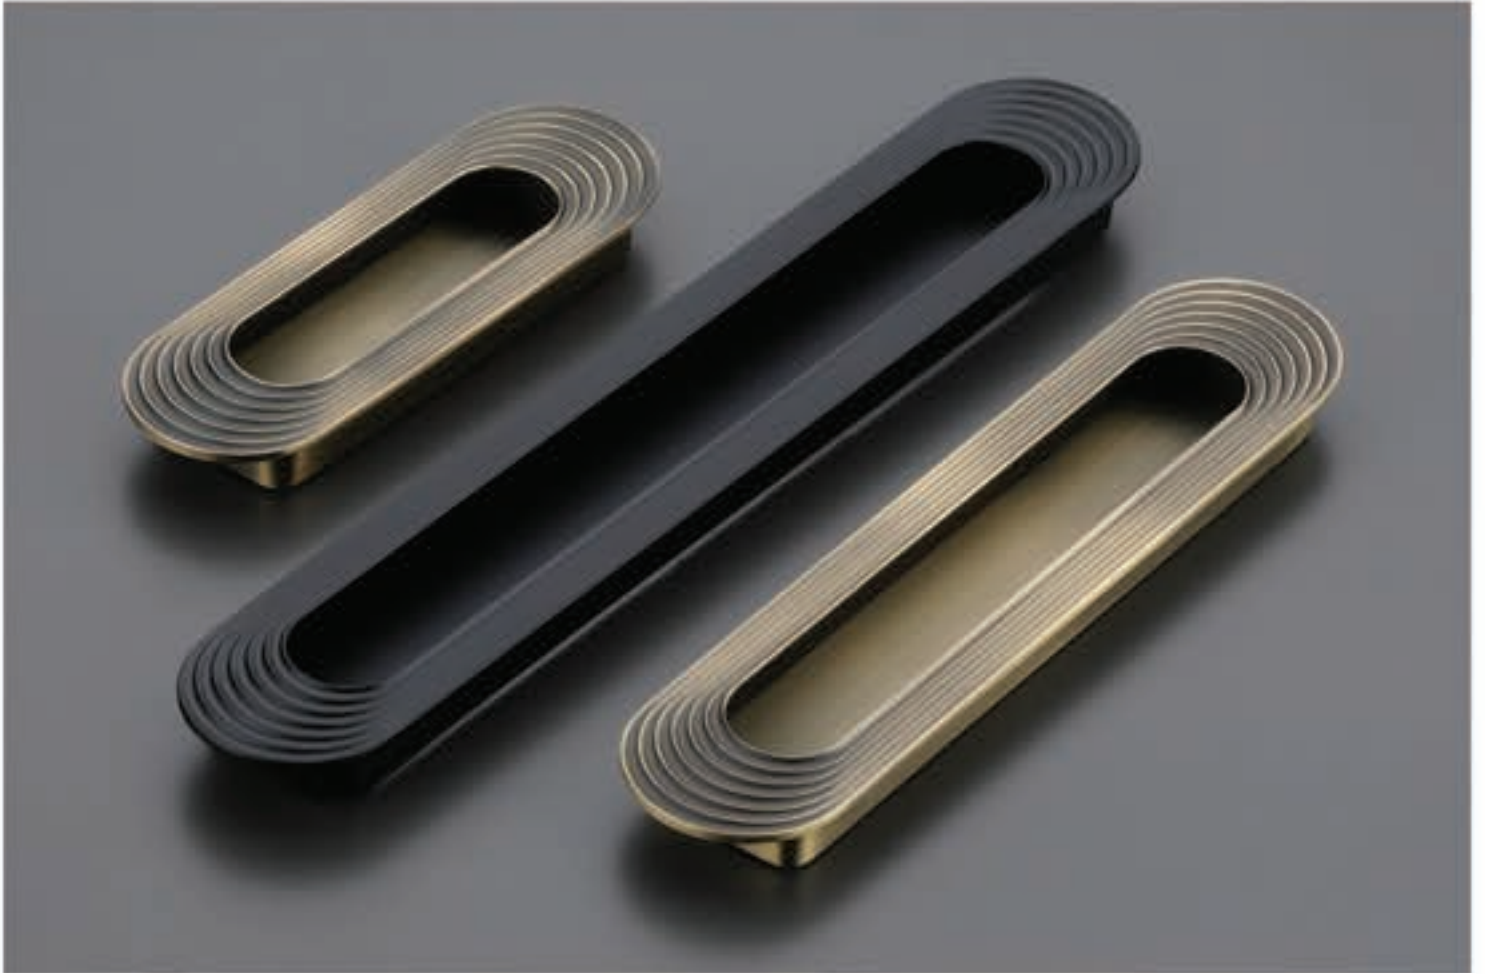

DP 562

MATERIAL : ZAMAK

CENTERS	DIMENSION		MRP		
	LENGTH	PROJECTION	A.BRASS	BLACK	PACKING
096	133	012	₹639	₹594	15
160	197	012	₹963	₹891	10
224	260	012	₹1197	₹1170	10