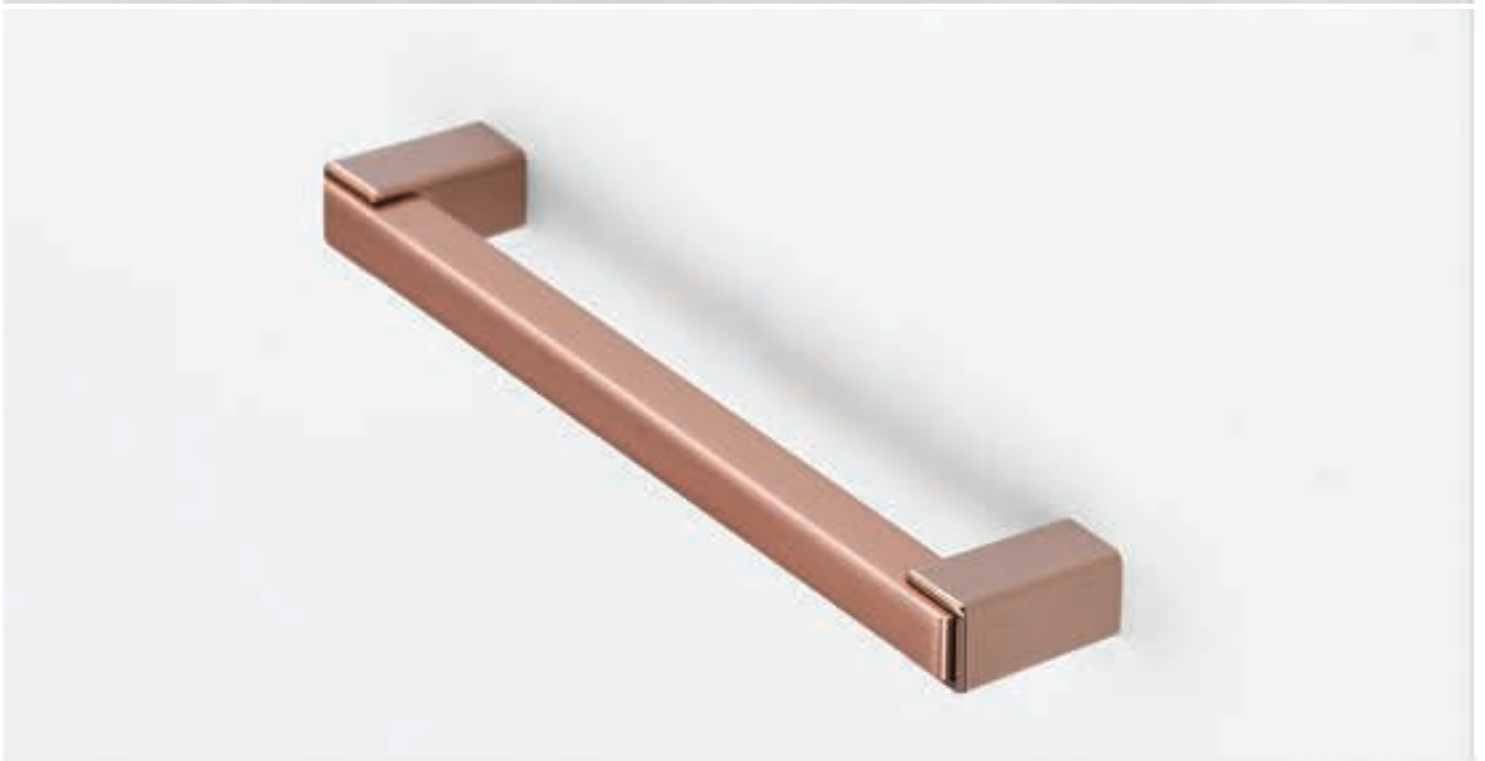

CH 10711

MATERIAL : ALUMINIUM
DESIGN REG. NO. 490204-001

CENTERS	DIMENSION		MRP			PACKING
	LENGTH	PROJECTION	BLACK	ROSEGOLD	CHAMPAGNE	
KN	70	32	₹396	₹396	₹396	25
160	170	32	₹792	₹792	₹792	20
576	600	32	₹1593	₹1593	₹1593	10
896	900	32	₹2556	₹2556	₹2556	08