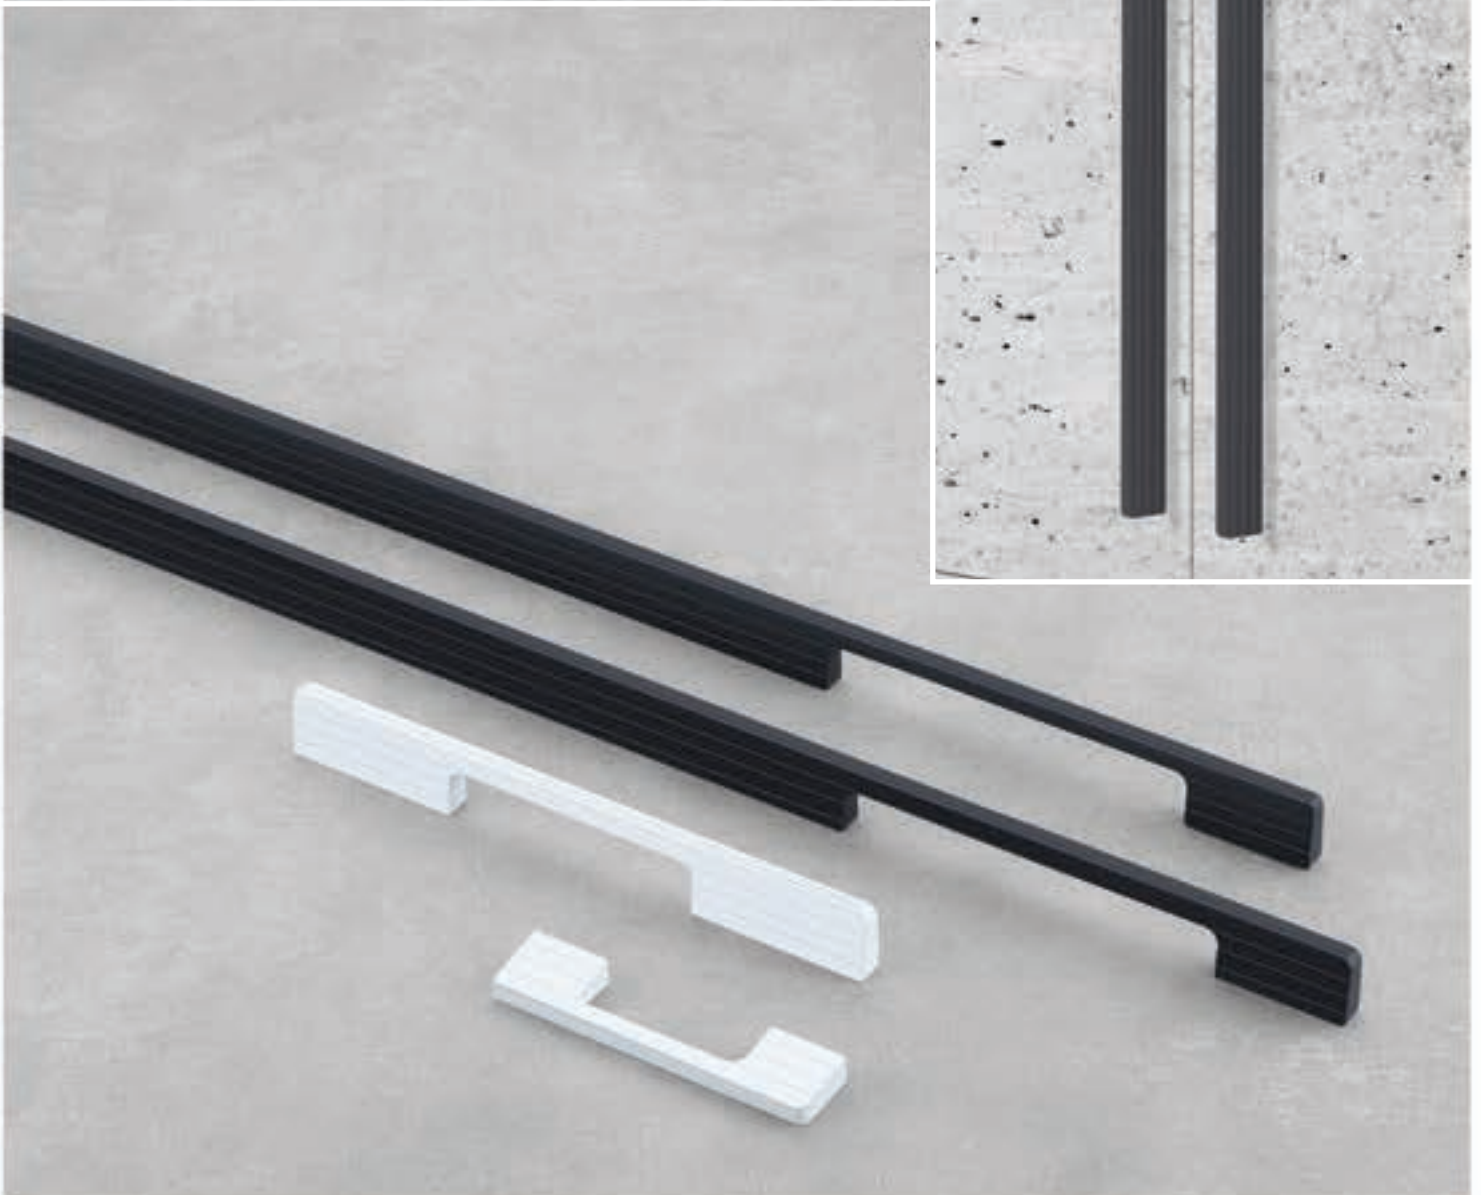

CH 10015

MATERIAL : ALUMINIUM

DIMENSION			MRP		
CENTERS	LENGTH	PROJECTION	BLACK	PVD ROSEGOLD	PACKING
160	173	33	₹441	₹792	15
576	610	33	₹1332	₹2196	10
992	1020	34	₹2997	₹4392	04

CABINET PULLS - THE LONG RANGE