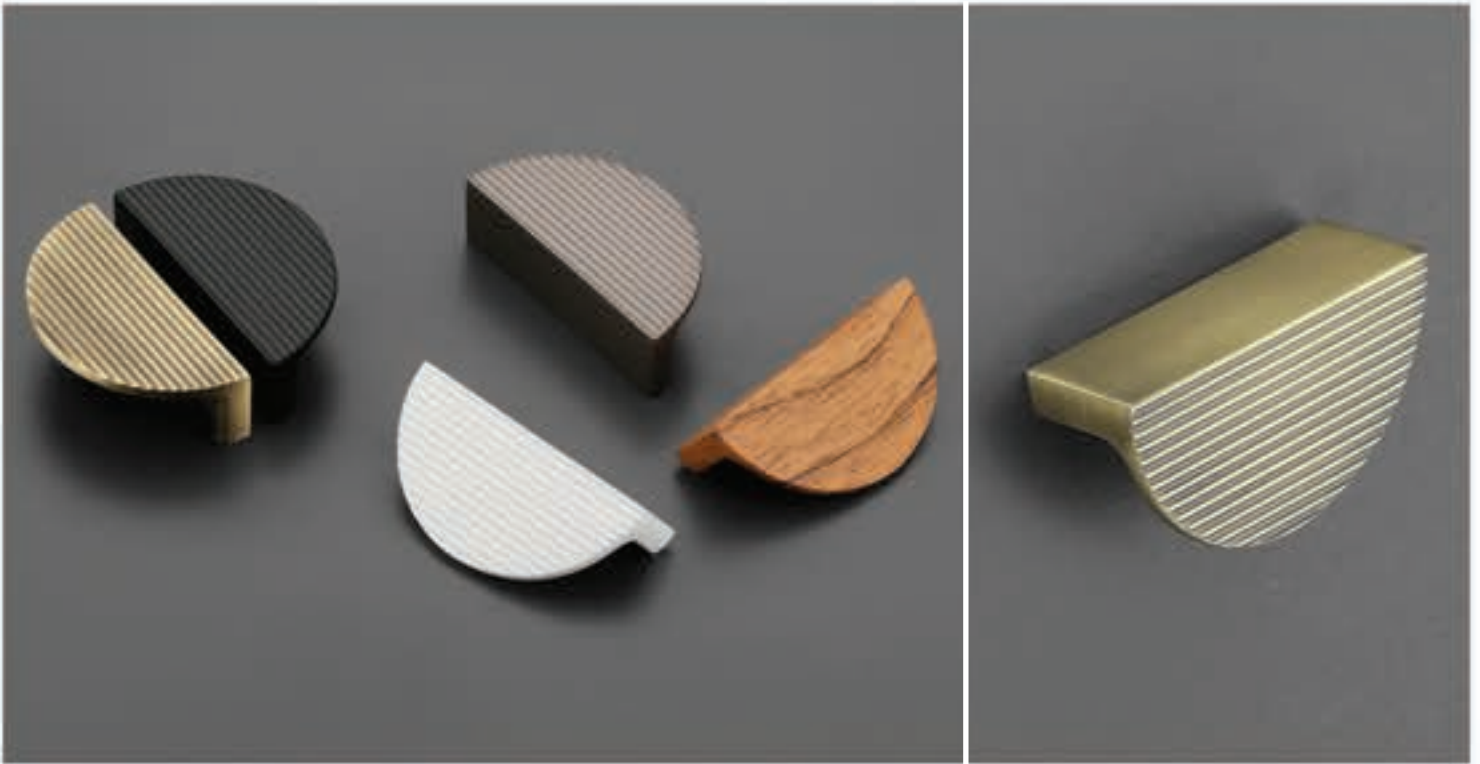

KNOBS

KN 15056

MATERIAL : ZAMAK

DIMENSION			MRP					
CENTERS	LENGTH	PROJECTION	A.BRASS	BLACK	DIP WOOD	GREY	WHITE	PACKING
064	072	022	₹423	₹396	₹441	₹477	₹396	20